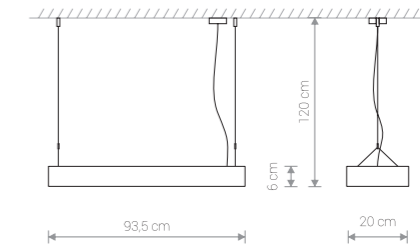

SOFT LED 90x6 9545 WH

SOFT LED 90x20 9542 GR

SOFT LED 90x20

aluminium, PC / aluminium, PC / алюминия, PC

9544 ○ WH 9542 ● GR

⊖ 2xT8 LED, 16W, included

SOFT LED 90x6 9545 WH

SOFT LED 90x6

aluminium, PC / aluminium, PC / алюминия, PC

9545 ○ WH 9546 ● GR

⊖ 1xT8 LED, 16W, included

SOFT LED 120x6 9543 GR

SOFT LED 120x6

aluminium, PC / aluminium, PC / алюминия, PC

9547 ○ WH 9543 ● GR

⊖ 1xT8 LED, 22W, included