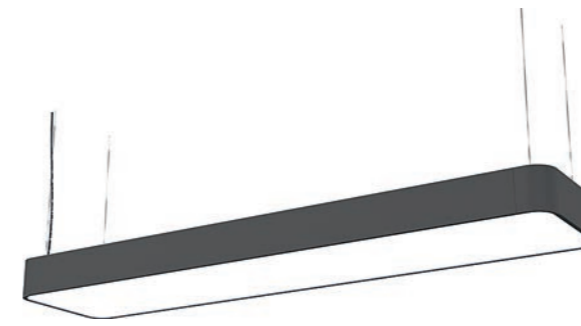

SOFT LED 90x6 9545 WH

SOFT LED 90x20 9542 GR

SOFT LED 90x20

aluminium, PC / aluminium, PC / алюминия, PC

9544 ○ WH 9542 ● GR

⊖ 2xT8 LED, 16W, included

SOFT LED 90x6 9545 WH

SOFT LED 90x6

aluminium, PC / aluminium, PC / алюминия, PC

9545 ○ WH 9546 ● GR

⊖ 1xT8 LED, 16W, included

SOFT LED 120x6 9543 GR

SOFT LED 120x6

aluminium, PC / aluminium, PC / алюминия, PC

9547 ○ WH 9543 ● GR

⊖ 1xT8 LED, 22W, included