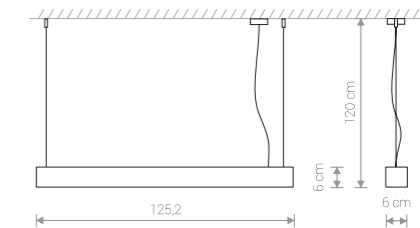

SOFT LED 90x6 9545 WH

SOFT LED 90x20 9542 GR

SOFT LED 90x20

aluminium, PC / aluminium, PC / алюминия, PC

9544 ○ WH 9542 ● GR

⊖ 2xT8 LED, 16W, included

SOFT LED 90x6 9545 WH

SOFT LED 90x6

aluminium, PC / aluminium, PC / алюминия, PC

9545 ○ WH 9546 ● GR

⊖ 1xT8 LED, 16W, included

SOFT LED 120x6 9543 GR

SOFT LED 120x6

aluminium, PC / aluminium, PC / алюминия, PC

9547 ○ WH 9543 ● GR

⊖ 1xT8 LED, 22W, included