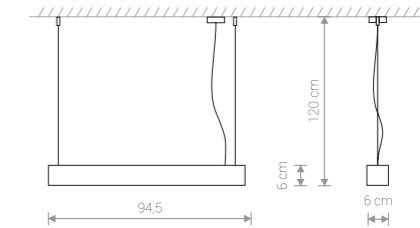

SOFT LED 90x6 9545 WH

SOFT LED 90x20 9542 GR

SOFT LED 90x20

aluminium, PC / aluminium, PC / алюминия, PC

9544 ○ WH 9542 ● GR

⊖ 2xT8 LED, 16W, included

SOFT LED 90x6 9545 WH

SOFT LED 90x6

aluminium, PC / aluminium, PC / алюминия, PC

9545 ○ WH 9546 ● GR

⊖ 1xT8 LED, 16W, included

SOFT LED 120x6 9543 GR

SOFT LED 120x6

aluminium, PC / aluminium, PC / алюминия, PC

9547 ○ WH 9543 ● GR

⊖ 1xT8 LED, 22W, included