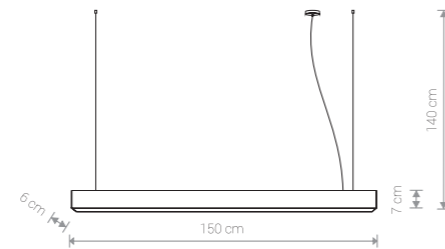

OFFICE LED 9358 WH

HALL LED 9466 WH

OFFICE LED

aluminium / aluminium / алюминия

9358 ○ WH 9360 ● GR

OFFICE LED

aluminium / aluminium / алюминия

9355 ○ WH 9356 ● GR

**CertaFlux LED Strip and CertaDrive
made by PHILIPS inside**

**LIFETIME min 50 000 h
5 YEARS WARRANTY**

HALL LED

aluminium / aluminium / алюминия

9466 ○ WH 9357 ● GR

NAME	SIZE	INPUT POWER	COLOUR TEMP.	LUMINOUS FLUX	LUMINAIRE EFFICIENCY	COLOUR RENDERING INDEX (CRI ≥)	INPUT	LIFETIME
HALL LED	150 cm	43W	4000K	5200 lm	120 lm/W	80	~230V, 50Hz	50 000 h
OFFICE LED	150 cm	43W	4000K	4800 lm	110 lm/W	80	~230V, 50Hz	50 000 h