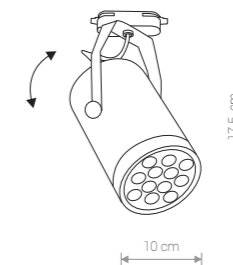

PROFILE STORE LED 7W 6825 BL

PROFILE SHOW LED 12W 9423 WH

PROFILE SHOW LED 12W

aluminium / aluminium / алюминия

9423 ○ WH 9424 ● BL

PROFILE STORE LED 12W

stal lakierowana / painted steel / лакирована сталь

5950 ○ WH 6826 ● BL