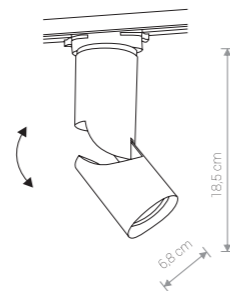

PROFILE SHOW LED 12W

aluminium / aluminium / алюминия

9423 ○ WH 9424 ● BL