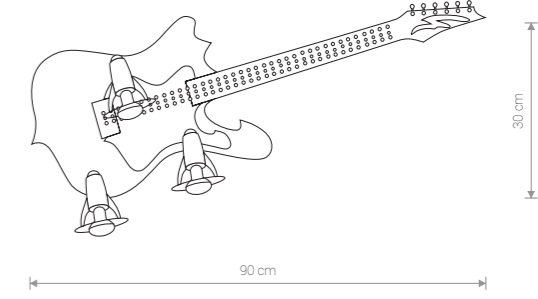

### TRAIN

sklejka, PET, PC, stal / plywood, PET, PC, steel /  
дерево, PET, PC, сталь

4064 B/GN

3x E14, R50, max 40W

### TRAIN

sklejka, PET, PC, stal / plywood, PET, PC, steel /  
дерево, PET, PC, сталь

4065 B/GN

4x E14, R50, max 40W

### GUITAR

sklejka, PET, PC, stal / plywood, PET, PC, steel /  
дерево, PET, PC, сталь

4223 R/WH

3x E14, R50, 78 LED blue, max 40W, included