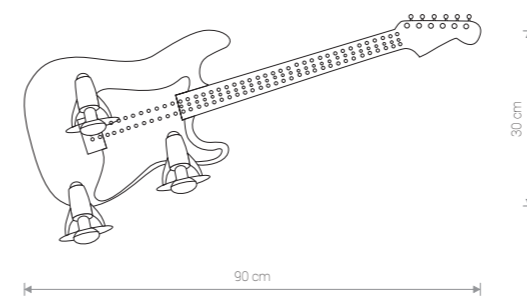

### TRAIN

sklejka, PET, PC, stal / plywood, PET, PC, steel /  
дерево, PET, PC, сталь

4064 B/GN

3x E14, R50, max 40W

### TRAIN

sklejka, PET, PC, stal / plywood, PET, PC, steel /  
дерево, PET, PC, сталь

4065 B/GN

4x E14, R50, max 40W

### GUITAR

sklejka, PET, PC, stal / plywood, PET, PC, steel /  
дерево, PET, PC, сталь

4223 R/WH

3x E14, R50, 78 LED blue, max 40W, included