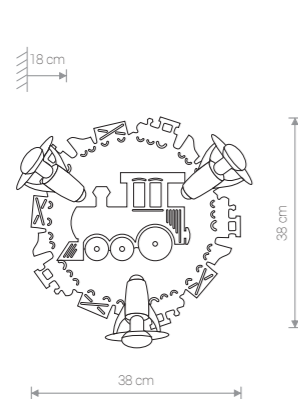

### TRAIN

sklejka, PET, PC, stal / plywood, PET, PC, steel /  
дерево, PET, PC, сталь

4064 B/GN

3x E14, R50, max 40W

### TRAIN

sklejka, PET, PC, stal / plywood, PET, PC, steel /  
дерево, PET, PC, сталь

4065 B/GN

4x E14, R50, max 40W

### GUITAR

sklejka, PET, PC, stal / plywood, PET, PC, steel /  
дерево, PET, PC, сталь

4223 R/WH

3x E14, R50, 78 LED blue, max 40W, included

### GITARRA

sklejka, PET, PC, stal / plywood, PET, PC, steel /  
дерево, PET, PC, сталь

4326 BR/WH

3x E14, R50, 78 LED blue, max 40W, included