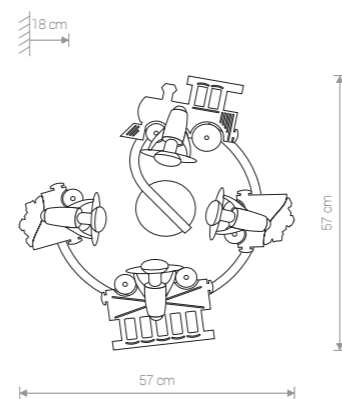

### TRAIN

sklejka, PET, PC, stal / plywood, PET, PC, steel /  
дерево, PET, PC, сталь

4064 B/GN

3x E14, R50, max 40W

### TRAIN

sklejka, PET, PC, stal / plywood, PET, PC, steel /  
дерево, PET, PC, сталь

4065 B/GN

4x E14, R50, max 40W

### GUITAR

sklejka, PET, PC, stal / plywood, PET, PC, steel /  
дерево, PET, PC, сталь

4223 R/WH

3x E14, R50, 78 LED blue, max 40W, included

### GITARRA

sklejka, PET, PC, stal / plywood, PET, PC, steel /  
дерево, PET, PC, сталь

4326 BR/WH

3x E14, R50, 78 LED blue, max 40W, included