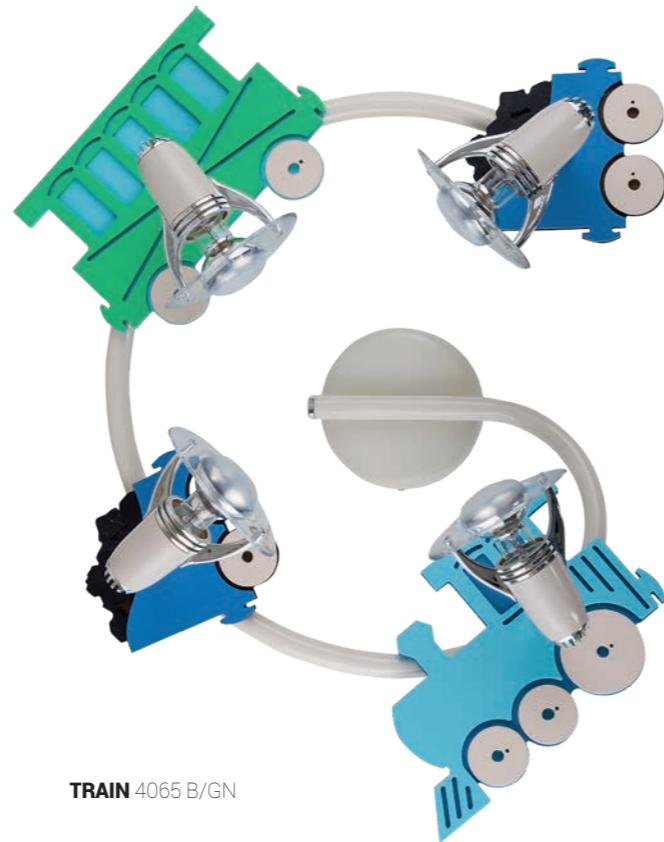

TRAIN 4064 B/GN

TRAIN 4065 B/GN

GUITAR 4223

GITARRA 4326

### TRAIN

sklejka, PET, PC, stal / plywood, PET, PC, steel /  
дерево, PET, PC, сталь

4064 B/GN

3x E14, R50, max 40W

### TRAIN

sklejka, PET, PC, stal / plywood, PET, PC, steel /  
дерево, PET, PC, сталь

4065 B/GN

4x E14, R50, max 40W

### GUITAR

sklejka, PET, PC, stal / plywood, PET, PC, steel /  
дерево, PET, PC, сталь

4223 R/WH

3x E14, R50, 78 LED blue, max 40W, included