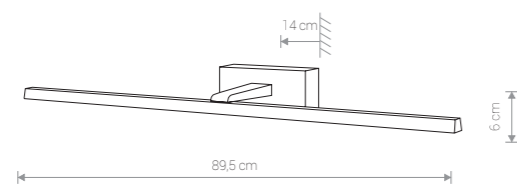

VAN GOGH LED L 9176 CH

VAN GOGH LED S 9346 CH

VAN GOGH LED M 9350 WH

VAN GOGH LED L 9174 BL

VAN GOGH LED S

aluminium, PC / aluminium, PC / алюминий, PC

9346 ● CH 9348 ○ WH 9351 ● BL

VAN GOGH LED M

aluminium, PC / aluminium, PC / алюминий, PC

9347 ● CH 9350 ○ WH 9352 ● BL

VAN GOGH LED L

aluminium, PC / aluminium, PC / алюминий, PC

9176 ● CH 9175 ○ WH 9174 ● BL

Item No.	POWER	COLOUR TEMP.	LUMINOUS FLUX	BEAM ANGLE	COLOUR RENDERING INDEX (CRI ≥)	SAFETY TYPE	INPUT	POWER FACTOR	INGRESS PROTECTION
9346, 9348, 9351	8W LED EPISTAR	3000K	447 lm	120°	80	⊕	~220-240V, 50Hz	> 0,5	IP 44
9347, 9350, 9352	12W LED EPISTAR	3000K	795 lm	120°	80	⊕	~220-240V, 50Hz	> 0,5	IP 44
9174, 9175, 9176	18W LED EPISTAR	3000K	976 lm	120°	80	⊕	~220-240V, 50Hz	> 0,5	IP 44