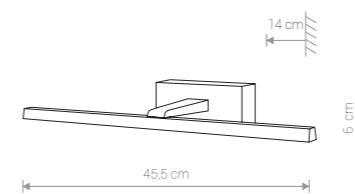

VAN GOGH LED L 9176 CH

VAN GOGH LED S 9346 CH

VAN GOGH LED M 9350 WH

VAN GOGH LED L 9174 BL

VAN GOGH LED S

aluminium, PC / aluminium, PC / алюминий, PC

9346 ● CH 9348 ○ WH 9351 ● BL

VAN GOGH LED M

aluminium, PC / aluminium, PC / алюминий, PC

9347 ● CH 9350 ○ WH 9352 ● BL

VAN GOGH LED L

aluminium, PC / aluminium, PC / алюминий, PC

9176 ● CH 9175 ○ WH 9174 ● BL

Item No.	POWER	COLOUR TEMP.	LUMINOUS FLUX	BEAM ANGLE	COLOUR RENDERING INDEX (CRI ≥)	SAFETY TYPE	INPUT	POWER FACTOR	INGRESS PROTECTION
9346, 9348, 9351	8W LED EPISTAR	3000K	447 lm	120°	80	⊕	~220-240V, 50Hz	> 0,5	IP 44
9347, 9350, 9352	12W LED EPISTAR	3000K	795 lm	120°	80	⊕	~220-240V, 50Hz	> 0,5	IP 44
9174, 9175, 9176	18W LED EPISTAR	3000K	976 lm	120°	80	⊕	~220-240V, 50Hz	> 0,5	IP 44