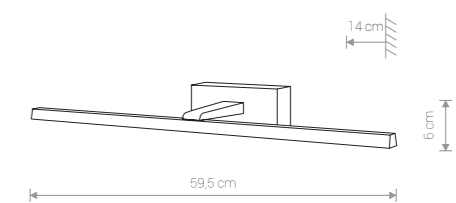

VAN GOGH LED L 9176 CH

VAN GOGH LED S 9346 CH

VAN GOGH LED M 9350 WH

VAN GOGH LED L 9174 BL

VAN GOGH LED S

aluminium, PC / aluminium, PC / алюминий, PC

9346 ● CH 9348 ○ WH 9351 ● BL

VAN GOGH LED M

aluminium, PC / aluminium, PC / алюминий, PC

9347 ● CH 9350 ○ WH 9352 ● BL

VAN GOGH LED L

aluminium, PC / aluminium, PC / алюминий, PC

9176 ● CH 9175 ○ WH 9174 ● BL

Item No.	POWER	COLOUR TEMP.	LUMINOUS FLUX	BEAM ANGLE	COLOUR RENDERING INDEX (CRI ≥)	SAFETY TYPE	INPUT	POWER FACTOR	INGRESS PROTECTION
9346, 9348, 9351	8W LED EPISTAR	3000K	447 lm	120°	80	⊕	~220-240V, 50Hz	> 0,5	IP 44
9347, 9350, 9352	12W LED EPISTAR	3000K	795 lm	120°	80	⊕	~220-240V, 50Hz	> 0,5	IP 44
9174, 9175, 9176	18W LED EPISTAR	3000K	976 lm	120°	80	⊕	~220-240V, 50Hz	> 0,5	IP 44