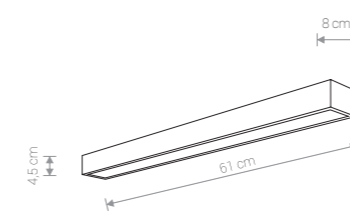

MIRROR LED 9340 CH

KAMERA LED L 9502 CH

KAMERA LED M 9503 CH

MIRROR LED

aluminium, PC / aluminium, PC / алюминий, PC

9340 ● CH

KAMERA LED M

szkło, PMMA, aluminium chromowane / glass, PMMA, electroplated aluminium / стекло, PMMA, хромированное алюминий

9503 ● CH

KAMERA LED L

szkło, PMMA, aluminium chromowane / glass, PMMA, electroplated aluminium / стекло, PMMA, хромированное алюминий

9502 ● CH

Item No.	POWER	COLOUR TEMP.	LUMINOUS FLUX	BEAM ANGLE	COLOUR RENDERING INDEX (CRI ≥)	SAFETY TYPE	INPUT	POWER FACTOR	INGRESS PROTECTION
9340	8W LED EPISTAR	3000K	600 lm	90°	80	□	~220-240V, 50Hz	> 0,5	IP 44