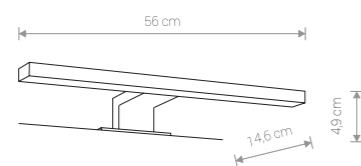

MIRROR LED 9340 CH

KAMERA LED L 9502 CH

KAMERA LED M 9503 CH

MIRROR LED

aluminium, PC / aluminium, PC / алюминий, PC

9340 ● CH

KAMERA LED M

szkło, PMMA, aluminium chromowane / glass, PMMA, electroplated aluminium / стекло, PMMA, хромированное алюминий

9503 ● CH

KAMERA LED L

szkło, PMMA, aluminium chromowane / glass, PMMA, electroplated aluminium / стекло, PMMA, хромированное алюминий

9502 ● CH

Item No.	POWER	COLOUR TEMP.	LUMINOUS FLUX	BEAM ANGLE	COLOUR RENDERING INDEX (CRI ≥)	SAFETY TYPE	INPUT	POWER FACTOR	INGRESS PROTECTION
9340	8W LED EPISTAR	3000K	600 lm	90°	80	□	~220-240V, 50Hz	> 0,5	IP 44