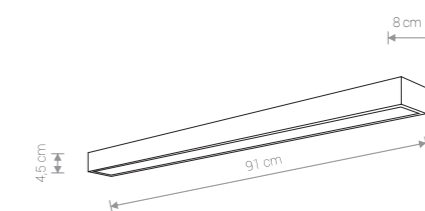

MIRROR LED 9340 CH

KAMERA LED L 9502 CH

KAMERA LED M 9503 CH

MIRROR LED

aluminium, PC / aluminium, PC / алюминий, PC

9340 ● CH

KAMERA LED M

szkło, PMMA, aluminium chromowane / glass, PMMA, electroplated aluminium / стекло, PMMA, хромированное алюминий

9503 ● CH

KAMERA LED L

szkło, PMMA, aluminium chromowane / glass, PMMA, electroplated aluminium / стекло, PMMA, хромированное алюминий

9502 ● CH

Item No.	POWER	COLOUR TEMP.	LUMINOUS FLUX	BEAM ANGLE	COLOUR RENDERING INDEX (CRI ≥)	SAFETY TYPE	INPUT	POWER FACTOR	INGRESS PROTECTION
9340	8W LED EPISTAR	3000K	600 lm	90°	80	□	~220-240V, 50Hz	> 0,5	IP 44

Item No.	POWER	COLOUR TEMP.	LUMINOUS FLUX	BEAM ANGLE	COLOUR RENDERING INDEX (CRI ≥)	SAFETY TYPE	INPUT	POWER FACTOR	INGRESS PROTECTION
9503	18W LED	4000K	1000 lm	120°	80	⊕	~220-240V, 50Hz	> 0,5	IP 44
9502	24W LED	4000K	1380 lm	120°	80	⊕	~220-240V, 50Hz	> 0,5	IP 44