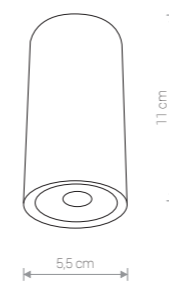

LENS 9113 WH

LENS 9112 BL

LENS LED

aluminium / aluminium / алюминий
9112 ● BL 9113 ○ WH

EDESA LED S 9110 BL

EDESA LED S

aluminium / aluminium / алюминий
9110 ● BL 9111 ○ WH

EDESA LED M 9108 WH

EDESA LED M

aluminium / aluminium / алюминий
9107 ● BL 9108 ○ WH

Item No.	POWER	COLOUR TEMP	LUMINOUS FLUX	BEAM ANGLE	COLOUR RENDERING INDEX (CRI >=)	INPUT	SAFETY TYPE	POWER FACTOR	INGRESS PROTECTION	LIFETIME
9107, 9108	6W LED	3000K	370 lm	68°	80	~220-240V, 50Hz	⊕	0,55	IP 54	10 000 h
9110, 9111	3W LED	3000K	250 lm	52°	80	~220-240V, 50Hz	⊕	0,55	IP 54	10 000 h
9112, 9113	2x2W LED	3000K	110 lm	10°	80	~220-240V, 50Hz	⊕	0,55	IP 54	10 000 h