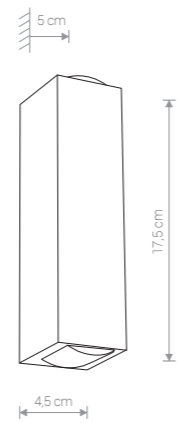

LENS 9113 WH

LENS 9112 BL

LENS LED

aluminium / aluminium / алюминий
9112 ● BL 9113 ○ WH

EDESA LED S 9110 BL

EDESA LED S

aluminium / aluminium / алюминий
9110 ● BL 9111 ○ WH

EDESA LED M 9108 WH

EDESA LED M

aluminium / aluminium / алюминий
9107 ● BL 9108 ○ WH

Item No.	POWER	COLOUR TEMP	LUMINOUS FLUX	BEAM ANGLE	COLOUR RENDERING INDEX (CRI >=)	INPUT	SAFETY TYPE	POWER FACTOR	INGRESS PROTECTION	LIFETIME
9107, 9108	6W LED	3000K	370 lm	68°	80	~220-240V, 50Hz	⊕	0,55	IP 54	10 000 h
9110, 9111	3W LED	3000K	250 lm	52°	80	~220-240V, 50Hz	⊕	0,55	IP 54	10 000 h
9112, 9113	2x2W LED	3000K	110 lm	10°	80	~220-240V, 50Hz	⊕	0,55	IP 54	10 000 h