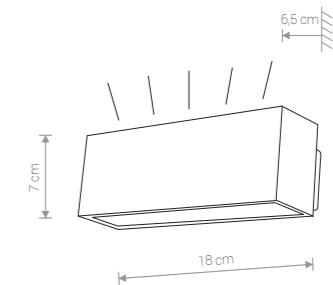

9123 ● BL

1×GU10, max 10W
IP 54

BRICK 3408 GR

BRICK

aluminium, szkło / aluminium, glass / алюминий, стекло

3408 ● GR

1×E27, max 60W
IP 65

DISC LED 6910 BL

DISC LED

aluminium, PC / aluminium, PC / алюминий, PC

6910 ● BL

UNIT LED 9122 BL

UNIT LED

aluminium / aluminium / алюминий

9122 ● BL

Item No.	POWER	COLOUR TEMP.	LUMINOUS FLUX	BEAM ANGLE	COLOUR RENDERING INDEX (CRI >=)	INPUT	SAFETY TYPE	POWER FACTOR	INGRESS PROTECTION	LIFETIME
6910	4×1W LED	3000K	350 lm	67°	80	~220-240V, 50Hz	⊕	0,46	IP 44	10 000 h
9122	2×5W LED	3000K	727 lm	110°	80	~220-240V, 50Hz	⊕	0,89	IP 54	20 000 h