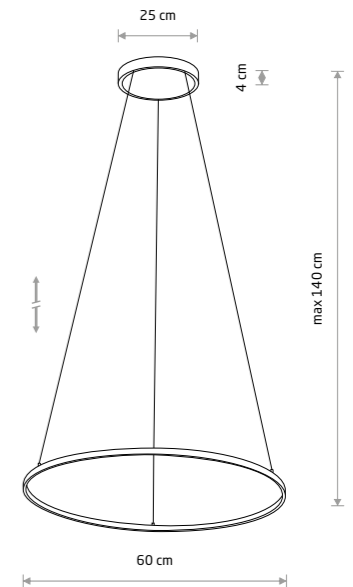

CIRCOLO LED M
10811

CIRCOLO LED S

painting aluminum, painting steel, plastic PC

■ 10810 3000K ■ 10860 4000K

CIRCOLO LED M

painting aluminum, painting steel, plastic PC

■ 10811 3000K ■ 10861 4000K

CIRCOLO LED S
10813

CIRCOLO LED S

painting aluminum, painting steel, plastic PC

■ 10813 3000K ■ 10863 4000K

CIRCOLO LED M

painting aluminum, painting steel, plastic PC

■ 10812 3000K ■ 10862 4000K

Item No.	Power	Colour temp.	Luminous flux	Beam angle	Colour Rendering Index (CRI)	Input	Safety type	Power factor	Ingress protection	Lifetime
10810	18W LED	3000K	560 lm	70°	>90	~220-230 V, 50/60 Hz	⊕	>0.5	IP20	30000h
10860	18W LED	4000K	600 lm	70°	>90	~220-230 V, 50/60 Hz	⊕	>0.5	IP20	30000h
10811	21W LED	3000K	660 lm	70°	>90	~220-230 V, 50/60 Hz	⊕	>0.5	IP20	30000h
10861	21W LED	4000K	700 lm	70°	>90	~220-230 V, 50/60 Hz	⊕	>0.5	IP20	30000h

Item No.	Power	Colour temp.	Luminous flux	Beam angle	Colour Rendering Index (CRI)	Input	Safety type	Power factor	Ingress protection	Lifetime
10813	18W LED	3000K	560 lm	70°	>90	~220-230 V, 50/60 Hz	⊕	>0.5	IP20	30000h
10863	18W LED	4000K	600 lm	70°	>90	~220-230 V, 50/60 Hz	⊕	>0.5	IP20	30000h
10812	21W LED	3000K	660 lm	70°	>90	~220-230 V, 50/60 Hz	⊕	>0.5	IP20	30000h
10862	21W LED	4000K	700 lm	70°	>90	~220-230 V, 50/60 Hz	⊕	>0.5	IP20	30000h