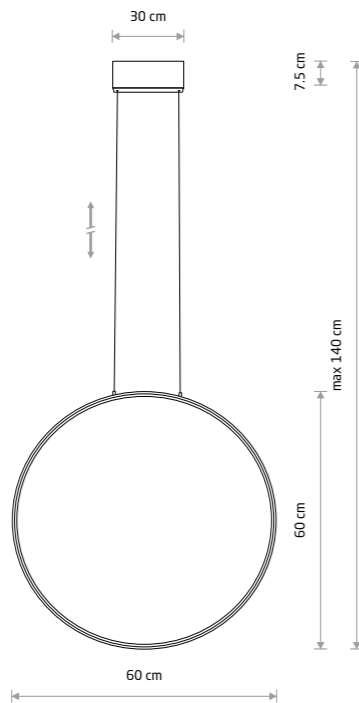

CIRCOLO LED M
10811

CIRCOLO LED S

painting aluminum, painting steel, plastic PC

■ 10810 3000K ■ 10860 4000K

CIRCOLO LED M

painting aluminum, painting steel, plastic PC

■ 10811 3000K ■ 10861 4000K

CIRCOLO LED S
10813

CIRCOLO LED S

painting aluminum, painting steel, plastic PC

■ 10813 3000K ■ 10863 4000K

CIRCOLO LED M

painting aluminum, painting steel, plastic PC

■ 10812 3000K ■ 10862 4000K

Item No.	Power	Colour temp.	Luminous flux	Beam angle	Colour Rendering Index (CRI)	Input	Safety type	Power factor	Ingress protection	Lifetime
10810	18W LED	3000K	560 lm	70°	>90	~220-230 V, 50/60 Hz	⊕	>0.5	IP20	30000h
10860	18W LED	4000K	600 lm	70°	>90	~220-230 V, 50/60 Hz	⊕	>0.5	IP20	30000h
10811	21W LED	3000K	660 lm	70°	>90	~220-230 V, 50/60 Hz	⊕	>0.5	IP20	30000h
10861	21W LED	4000K	700 lm	70°	>90	~220-230 V, 50/60 Hz	⊕	>0.5	IP20	30000h

Item No.	Power	Colour temp.	Luminous flux	Beam angle	Colour Rendering Index (CRI)	Input	Safety type	Power factor	Ingress protection	Lifetime
10813	18W LED	3000K	560 lm	70°	>90	~220-230 V, 50/60 Hz	⊕	>0.5	IP20	30000h
10863	18W LED	4000K	600 lm	70°	>90	~220-230 V, 50/60 Hz	⊕	>0.5	IP20	30000h
10812	21W LED	3000K	660 lm	70°	>90	~220-230 V, 50/60 Hz	⊕	>0.5	IP20	30000h
10862	21W LED	4000K	700 lm	70°	>90	~220-230 V, 50/60 Hz	⊕	>0.5	IP20	30000h