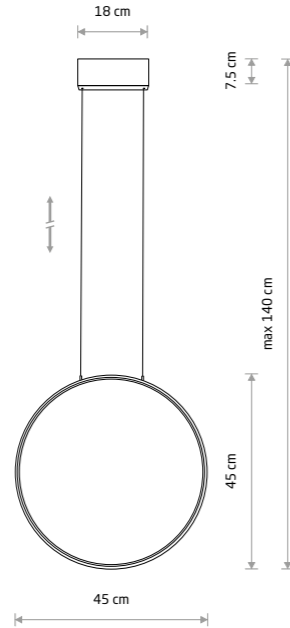

CIRCOLO LED M
10811

CIRCOLO LED S

painting aluminum, painting steel, plastic PC

■ 10810 3000K ■ 10860 4000K

CIRCOLO LED M

painting aluminum, painting steel, plastic PC

■ 10811 3000K ■ 10861 4000K

CIRCOLO LED S
10813

CIRCOLO LED S

painting aluminum, painting steel, plastic PC

■ 10813 3000K ■ 10863 4000K

CIRCOLO LED M

painting aluminum, painting steel, plastic PC

■ 10812 3000K ■ 10862 4000K

Item No.	Power	Colour temp.	Luminous flux	Beam angle	Colour Rendering Index (CRI)	Input	Safety type	Power factor	Ingress protection	Lifetime
10810	18W LED	3000K	560 lm	70°	>90	~220-230 V, 50/60 Hz	⊕	>0.5	IP20	30000h
10860	18W LED	4000K	600 lm	70°	>90	~220-230 V, 50/60 Hz	⊕	>0.5	IP20	30000h
10811	21W LED	3000K	660 lm	70°	>90	~220-230 V, 50/60 Hz	⊕	>0.5	IP20	30000h
10861	21W LED	4000K	700 lm	70°	>90	~220-230 V, 50/60 Hz	⊕	>0.5	IP20	30000h

Item No.	Power	Colour temp.	Luminous flux	Beam angle	Colour Rendering Index (CRI)	Input	Safety type	Power factor	Ingress protection	Lifetime
10813	18W LED	3000K	560 lm	70°	>90	~220-230 V, 50/60 Hz	⊕	>0.5	IP20	30000h
10863	18W LED	4000K	600 lm	70°	>90	~220-230 V, 50/60 Hz	⊕	>0.5	IP20	30000h
10812	21W LED	3000K	660 lm	70°	>90	~220-230 V, 50/60 Hz	⊕	>0.5	IP20	30000h
10862	21W LED	4000K	700 lm	70°	>90	~220-230 V, 50/60 Hz	⊕	>0.5	IP20	30000h