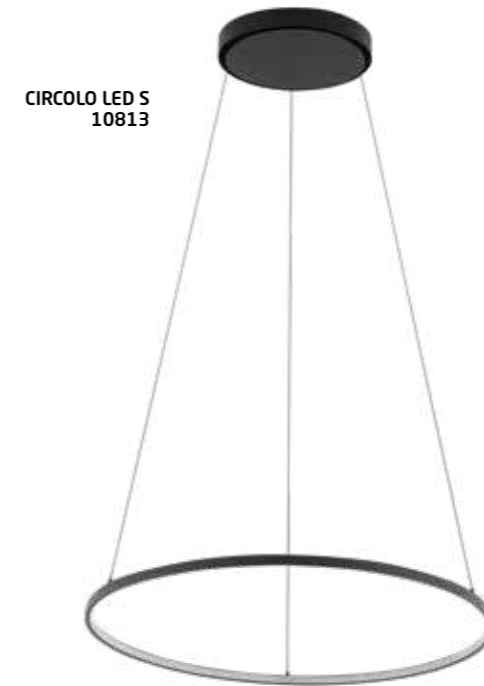

CIRCOLO LED M
10811

CIRCOLO LED S

painting aluminum, painting steel, plastic PC

■ 10810 3000K ■ 10860 4000K

CIRCOLO LED M

painting aluminum, painting steel, plastic PC

■ 10811 3000K ■ 10861 4000K

CIRCOLO LED S
10813

CIRCOLO LED S

painting aluminum, painting steel, plastic PC

■ 10813 3000K ■ 10863 4000K

CIRCOLO LED M

painting aluminum, painting steel, plastic PC

■ 10812 3000K ■ 10862 4000K

Item No.	Power	Colour temp.	Luminous flux	Beam angle	Colour Rendering Index (CRI)	Input	Safety type	Power factor	Ingress protection	Lifetime
10810	18W LED	3000K	560 lm	70°	>90	~220-230 V, 50/60 Hz	⊕	>0.5	IP20	30000h
10860	18W LED	4000K	600 lm	70°	>90	~220-230 V, 50/60 Hz	⊕	>0.5	IP20	30000h
10811	21W LED	3000K	660 lm	70°	>90	~220-230 V, 50/60 Hz	⊕	>0.5	IP20	30000h
10861	21W LED	4000K	700 lm	70°	>90	~220-230 V, 50/60 Hz	⊕	>0.5	IP20	30000h

Item No.	Power	Colour temp.	Luminous flux	Beam angle	Colour Rendering Index (CRI)	Input	Safety type	Power factor	Ingress protection	Lifetime
10813	18W LED	3000K	560 lm	70°	>90	~220-230 V, 50/60 Hz	⊕	>0.5	IP20	30000h
10863	18W LED	4000K	600 lm	70°	>90	~220-230 V, 50/60 Hz	⊕	>0.5	IP20	30000h
10812	21W LED	3000K	660 lm	70°	>90	~220-230 V, 50/60 Hz	⊕	>0.5	IP20	30000h
10862	21W LED	4000K	700 lm	70°	>90	~220-230 V, 50/60 Hz	⊕	>0.5	IP20	30000h