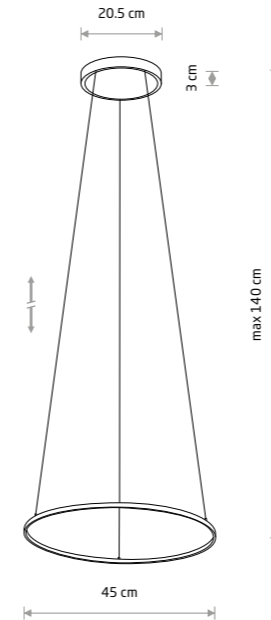

CIRCOLO LED M
10811

CIRCOLO LED S

painting aluminum, painting steel, plastic PC

■ 10810 3000K ■ 10860 4000K

CIRCOLO LED M

painting aluminum, painting steel, plastic PC

■ 10811 3000K ■ 10861 4000K

CIRCOLO LED S
10813

CIRCOLO LED S

painting aluminum, painting steel, plastic PC

■ 10813 3000K ■ 10863 4000K

CIRCOLO LED M

painting aluminum, painting steel, plastic PC

■ 10812 3000K ■ 10862 4000K

Item No.	Power	Colour temp.	Luminous flux	Beam angle	Colour Rendering Index (CRI)	Input	Safety type	Power factor	Ingress protection	Lifetime
10810	18W LED	3000K	560 lm	70°	>90	~220-230 V, 50/60 Hz	⊕	>0.5	IP20	30000h
10860	18W LED	4000K	600 lm	70°	>90	~220-230 V, 50/60 Hz	⊕	>0.5	IP20	30000h
10811	21W LED	3000K	660 lm	70°	>90	~220-230 V, 50/60 Hz	⊕	>0.5	IP20	30000h
10861	21W LED	4000K	700 lm	70°	>90	~220-230 V, 50/60 Hz	⊕	>0.5	IP20	30000h

Item No.	Power	Colour temp.	Luminous flux	Beam angle	Colour Rendering Index (CRI)	Input	Safety type	Power factor	Ingress protection	Lifetime
10813	18W LED	3000K	560 lm	70°	>90	~220-230 V, 50/60 Hz	⊕	>0.5	IP20	30000h
10863	18W LED	4000K	600 lm	70°	>90	~220-230 V, 50/60 Hz	⊕	>0.5	IP20	30000h
10812	21W LED	3000K	660 lm	70°	>90	~220-230 V, 50/60 Hz	⊕	>0.5	IP20	30000h
10862	21W LED	4000K	700 lm	70°	>90	~220-230 V, 50/60 Hz	⊕	>0.5	IP20	30000h