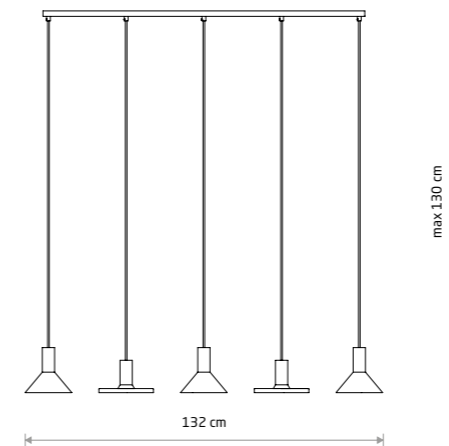

HERMANOS

painting steel, solid brass

8033 8032

5xGU10, max 10W only LED

painting steel

10906

5xGU10, max 10W only LED