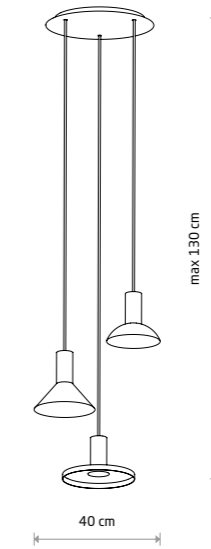

HERMANOS C 8192

HERMANOS C

painting steel, solid brass

8037 8194

1xGU10, max 10W only LED

painting steel

8192

1xGU10, max 10W only LED

HERMANOS

painting steel, solid brass

8031 8030

3xGU10, max 10W only LED

painting steel

10905

3xGU10, max 10W only LED

HERMANOS 8031

HERMANOS B 8102

HERMANOS B

painting steel, solid brass

8038 8100

1xGU10, max 10W only LED

painting steel

8102

1xGU10, max 10W only LED

HERMANOS 8032

HERMANOS

painting steel, solid brass

8033 8032

5xGU10, max 10W only LED

painting steel

10906

5xGU10, max 10W only LED