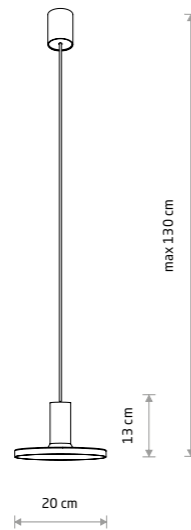

HERMANOS C 8192

HERMANOS C

painting steel, solid brass

8037 8194

1xGU10, max 10W only LED

painting steel

8192

1xGU10, max 10W only LED

HERMANOS

painting steel, solid brass

8031 8030

3xGU10, max 10W only LED

painting steel

10905

3xGU10, max 10W only LED

HERMANOS 8031

HERMANOS B 8102

HERMANOS B

painting steel, solid brass

8038 8100

1xGU10, max 10W only LED

painting steel

8102

1xGU10, max 10W only LED