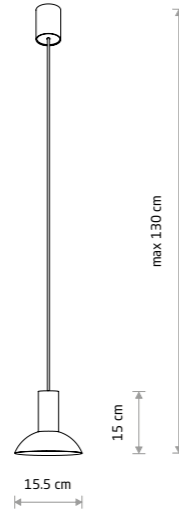

HERMANOS C 8192

HERMANOS C

painting steel, solid brass

8037 8194

1xGU10, max 10W only LED

painting steel

8192

1xGU10, max 10W only LED

HERMANOS

painting steel, solid brass

8031 8030

3xGU10, max 10W only LED

painting steel

10905

3xGU10, max 10W only LED

HERMANOS 8031

HERMANOS B 8102

HERMANOS B

painting steel, solid brass

8038 8100

1xGU10, max 10W only LED

painting steel

8102

1xGU10, max 10W only LED

HERMANOS A 8105

HERMANOS A

painting steel, solid brass

8040 8103

1xGU10, max 10W only LED

painting steel

8105

1xGU10, max 10W only LED