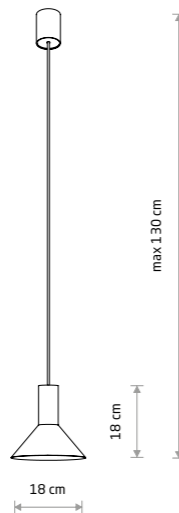

HERMANOS C 8192

HERMANOS C

painting steel, solid brass

8037 8194

1xGU10, max 10W only LED

painting steel

8192

1xGU10, max 10W only LED

HERMANOS

painting steel, solid brass

8031 8030

3xGU10, max 10W only LED

painting steel

10905

3xGU10, max 10W only LED

HERMANOS 8031

HERMANOS B 8102

HERMANOS B

painting steel, solid brass

8038 8100

1xGU10, max 10W only LED

painting steel

8102

1xGU10, max 10W only LED

HERMANOS A 8105

HERMANOS A

painting steel, solid brass

8040 8103

1xGU10, max 10W only LED

painting steel

8105

1xGU10, max 10W only LED