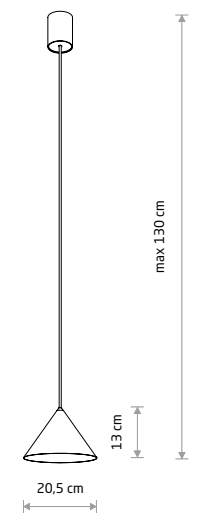

ZENITH L
painted steel, solid brass

- 8005 □ 8006 ■ 8007
- ⌚ 1xGU10, max 10W only LED
- ⌚ 1xGU10 ES111, max 20W only LED

- painted steel**
- 10872 ■ 10873
 - ⌚ 1xGU10, max 10W only LED
 - ⌚ 1xGU10 ES111, max 20W only LED

ZENITH M
painted steel, solid brass

- 8001 □ 8002 ■ 8003
- ⌚ 1xGU10, max 10W only LED
- ⌚ 1xGU10 ES111, max 20W only LED

- painted steel**
- 10878 ■ 10879
 - ⌚ 1xGU10, max 10W only LED
 - ⌚ 1xGU10 ES111, max 20W only LED

ZENITH S
painted steel, solid brass

- 7996 □ 7997 ■ 7998
- ⌚ 1xGU10, max 10W only LED
- ⌚ 1xGU10 ES111, max 20W only LED

- painted steel**
- 10880 ■ 10881
 - ⌚ 1xGU10, max 10W only LED
 - ⌚ 1xGU10 ES111, max 20W only LED