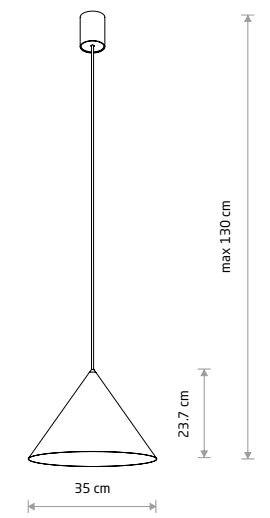

ZENITH L
painted steel, solid brass

- 8005 □ 8006 ■ 8007
- ⌚ 1xGU10, max 10W only LED
- ⌚ 1xGU10 ES111, max 20W only LED

- painted steel**
- 10872 ■ 10873
 - ⌚ 1xGU10, max 10W only LED
 - ⌚ 1xGU10 ES111, max 20W only LED

ZENITH M
painted steel, solid brass

- 8001 □ 8002 ■ 8003
- ⌚ 1xGU10, max 10W only LED
- ⌚ 1xGU10 ES111, max 20W only LED

- painted steel**
- 10878 ■ 10879
 - ⌚ 1xGU10, max 10W only LED
 - ⌚ 1xGU10 ES111, max 20W only LED

ZENITH S
painted steel, solid brass

- 7996 □ 7997 ■ 7998
- ⌚ 1xGU10, max 10W only LED
- ⌚ 1xGU10 ES111, max 20W only LED

- painted steel**
- 10880 ■ 10881
 - ⌚ 1xGU10, max 10W only LED
 - ⌚ 1xGU10 ES111, max 20W only LED