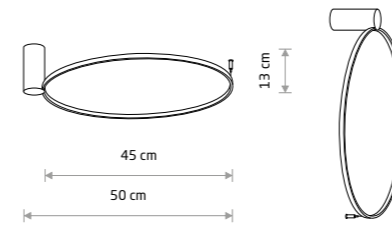

CIRCOLO LED S
10928

CIRCOLO LED M
10815

CIRCOLO LED S

painting aluminum, plastic PC

■ 10928 3000K ■ 10930 4000K

CIRCOLO LED M

painting aluminum, plastic PC

■ 10815 3000K ■ 10865 4000K

CIRCOLO LED XS
10858

CIRCOLO LED XS

painting aluminum, plastic PMMA

■ 10808 3000K ■ 10858 4000K

Item No.	Power	Colour temp.	Luminous flux	Beam angle	Colour Rendering Index (CRI)	Input	Safety type	Power factor	Ingress protection	Lifetime
10808	9W LED	3000K	190 lm	70°	>90	~220-230 V, 50/60 Hz	⊕	>0.5	IP20	30000h
10858	9W LED	4000K	200 lm	70°	>90	~220-230 V, 50/60 Hz	⊕	>0.5	IP20	30000h
10928	18W LED	3000K	560 lm	70°	>90	~220-230 V, 50/60 Hz	⊕	>0.5	IP20	30000h
10930	18W LED	4000K	600 lm	70°	>90	~220-230 V, 50/60 Hz	⊕	>0.5	IP20	30000h
10815	21W LED	3000K	660 lm	70°	>90	~220-230 V, 50/60 Hz	⊕	>0.5	IP20	30000h
10865	21W LED	4000K	700 lm	70°	>90	~220-230 V, 50/60 Hz	⊕	>0.5	IP20	30000h