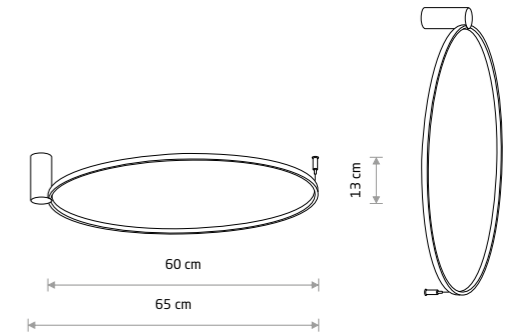

CIRCOLO LED S
10928

CIRCOLO LED M
10815

CIRCOLO LED S

painting aluminum, plastic PC

■ 10928 3000K ■ 10930 4000K

CIRCOLO LED M

painting aluminum, plastic PC

■ 10815 3000K ■ 10865 4000K

CIRCOLO LED XS
10858

CIRCOLO LED XS

painting aluminum, plastic PMMA

■ 10808 3000K ■ 10858 4000K

Item No.	Power	Colour temp.	Luminous flux	Beam angle	Colour Rendering Index (CRI)	Input	Safety type	Power factor	Ingress protection	Lifetime
10808	9W LED	3000K	190 lm	70°	>90	~220-230 V, 50/60 Hz	⊕	>0.5	IP20	30000h
10858	9W LED	4000K	200 lm	70°	>90	~220-230 V, 50/60 Hz	⊕	>0.5	IP20	30000h
10928	18W LED	3000K	560 lm	70°	>90	~220-230 V, 50/60 Hz	⊕	>0.5	IP20	30000h
10930	18W LED	4000K	600 lm	70°	>90	~220-230 V, 50/60 Hz	⊕	>0.5	IP20	30000h
10815	21W LED	3000K	660 lm	70°	>90	~220-230 V, 50/60 Hz	⊕	>0.5	IP20	30000h
10865	21W LED	4000K	700 lm	70°	>90	~220-230 V, 50/60 Hz	⊕	>0.5	IP20	30000h