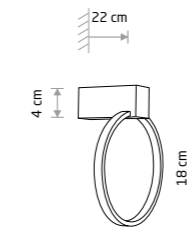

CIRCOLO LED S
10928

CIRCOLO LED M
10815

CIRCOLO LED S

painting aluminum, plastic PC

■ 10928 3000K ■ 10930 4000K

CIRCOLO LED M

painting aluminum, plastic PC

■ 10815 3000K ■ 10865 4000K

CIRCOLO LED XS
10858

CIRCOLO LED XS

painting aluminum, plastic PMMA

■ 10808 3000K ■ 10858 4000K

Item No.	Power	Colour temp.	Luminous flux	Beam angle	Colour Rendering Index (CRI)	Input	Safety type	Power factor	Ingress protection	Lifetime
10808	9W LED	3000K	190 lm	70°	>90	~220-230 V, 50/60 Hz	⊕	>0.5	IP20	30000h
10858	9W LED	4000K	200 lm	70°	>90	~220-230 V, 50/60 Hz	⊕	>0.5	IP20	30000h
10928	18W LED	3000K	560 lm	70°	>90	~220-230 V, 50/60 Hz	⊕	>0.5	IP20	30000h
10930	18W LED	4000K	600 lm	70°	>90	~220-230 V, 50/60 Hz	⊕	>0.5	IP20	30000h
10815	21W LED	3000K	660 lm	70°	>90	~220-230 V, 50/60 Hz	⊕	>0.5	IP20	30000h
10865	21W LED	4000K	700 lm	70°	>90	~220-230 V, 50/60 Hz	⊕	>0.5	IP20	30000h