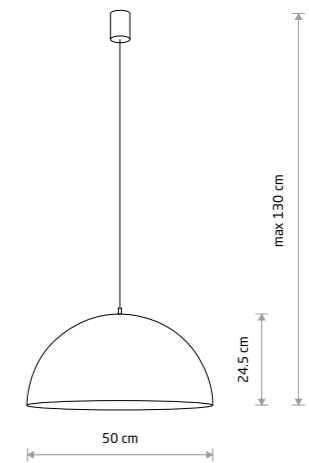

WORKS 6510

WORKS 6613

WORKS
painted steel

6612 6613 6510

1xE27, max 25W only LED

HEMISPHERE HIT S 10702

HEMISPHERE HIT S
painted steel

10702

1xE27, max 25W only LED

HEMISPHERE HIT L
painted steel

10703

1xE27, max 25W only LED