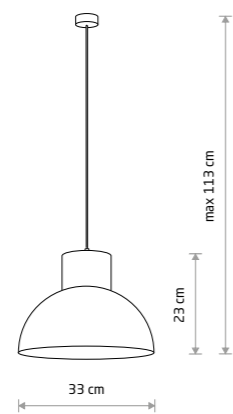

WORKS 6510

WORKS 6613

WORKS
painted steel

6612 6613 6510

1xE27, max 25W only LED

HEMISPHERE HIT S 10702

HEMISPHERE HIT S
painted steel

10702

1xE27, max 25W only LED

HEMISPHERE HIT L
painted steel

10703

1xE27, max 25W only LED