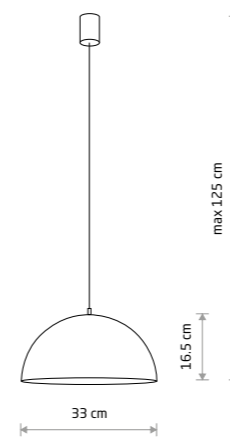

WORKS 6510

WORKS 6613

WORKS
painted steel

6612 6613 6510

1xE27, max 25W only LED

HEMISPHERE HIT S 10702

HEMISPHERE HIT S
painted steel

10702

1xE27, max 25W only LED

HEMISPHERE HIT L
painted steel

10703

1xE27, max 25W only LED