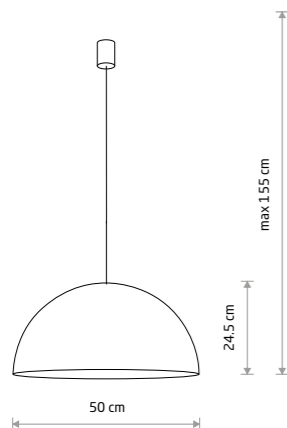

HEMISPHERE SUPER L
10697

HEMISPHERE SUPER L
10693

HEMISPHERE SUPER S
10695

HEMISPHERE SUPER L
10696

HEMISPHERE SUPER S
10701

HEMISPHERE SUPER S
painted steel, braided cable

10698 10694 10701

1xGX53, max 12W only LED

HEMISPHERE SUPER S
painted steel, braided cable

10695

1xGX53, max 12W only LED

HEMISPHERE SUPER L
painted steel, braided cable

10697 10693 10700

4xGX53, max 12W only LED

HEMISPHERE SUPER L
painted steel, braided cable

10696

4xGX53, max 12W only LED