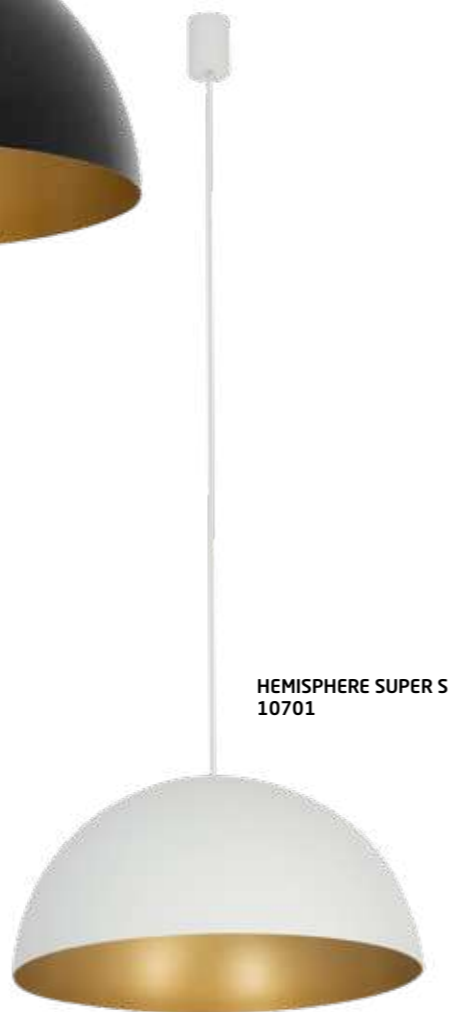

HEMISPHERE SUPER L
10697

HEMISPHERE SUPER L
10693

HEMISPHERE SUPER S
10695

HEMISPHERE SUPER L
10696

HEMISPHERE SUPER S
10701

HEMISPHERE SUPER S
painted steel, braided cable

10698 10694 10701

1xGX53, max 12W only LED

HEMISPHERE SUPER S
painted steel, braided cable

10695

1xGX53, max 12W only LED

HEMISPHERE SUPER L
painted steel, braided cable

10697 10693 10700

4xGX53, max 12W only LED

HEMISPHERE SUPER L
painted steel, braided cable

10696

4xGX53, max 12W only LED