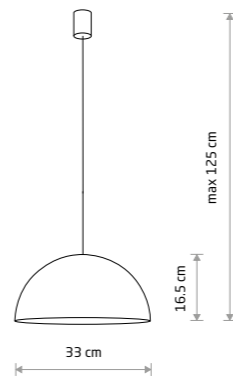

HEMISPHERE SUPER L
10697

HEMISPHERE SUPER L
10693

HEMISPHERE SUPER S
10695

HEMISPHERE SUPER L
10696

HEMISPHERE SUPER S
10701

HEMISPHERE SUPER S
painted steel, braided cable

10698 10694 10701

1xGX53, max 12W only LED

HEMISPHERE SUPER S
painted steel, braided cable

10695

1xGX53, max 12W only LED

HEMISPHERE SUPER L
painted steel, braided cable

10697 10693 10700

4xGX53, max 12W only LED

HEMISPHERE SUPER L
painted steel, braided cable

10696

4xGX53, max 12W only LED