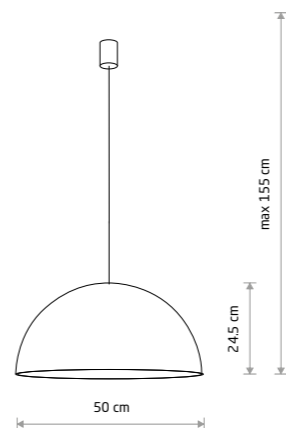

HEMISPHERE SUPER L
10697

HEMISPHERE SUPER L
10693

HEMISPHERE SUPER S
10695

HEMISPHERE SUPER L
10696

HEMISPHERE SUPER S
10701

HEMISPHERE SUPER S
painted steel, braided cable

10698 10694 10701

1xGX53, max 12W only LED

HEMISPHERE SUPER S
painted steel, braided cable

10695

1xGX53, max 12W only LED

HEMISPHERE SUPER L
painted steel, braided cable

10697 10693 10700

4xGX53, max 12W only LED

HEMISPHERE SUPER L
painted steel, braided cable

10696

4xGX53, max 12W only LED