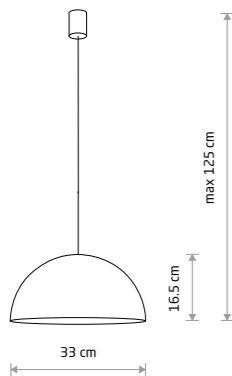

HEMISPHERE SUPER L
10697

HEMISPHERE SUPER L
10693

HEMISPHERE SUPER S
10695

HEMISPHERE SUPER L
10696

HEMISPHERE SUPER S
10701

HEMISPHERE SUPER S
painted steel, braided cable

10698 10694 10701

1xGX53, max 12W only LED

HEMISPHERE SUPER S
painted steel, braided cable

10695

1xGX53, max 12W only LED

HEMISPHERE SUPER L
painted steel, braided cable

10697 10693 10700

4xGX53, max 12W only LED

HEMISPHERE SUPER L
painted steel, braided cable

10696

4xGX53, max 12W only LED