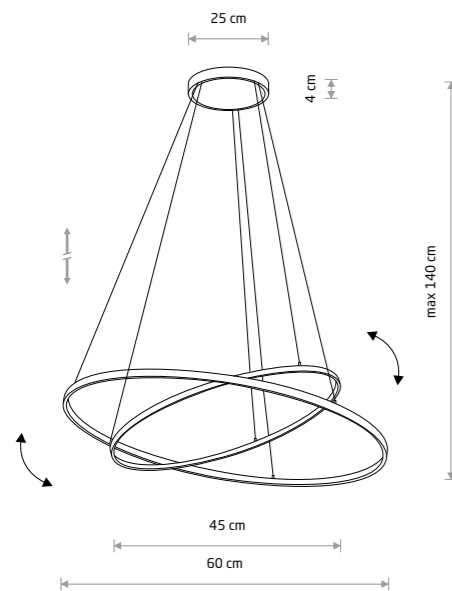

CIRCOLO LED
10814

CIRCOLO LED
10867

CIRCOLO LED
painted aluminum, painted steel, plastic PC

■ 10814 3000K ■ 10864 4000K

CIRCOLO LED
painted aluminum, painted steel, plastic PC

■ 10817 3000K ■ 10867 4000K

Item No.	Power	Colour temp.	Luminous flux	Beam angle	Colour Rendering Index (CRI)	Input	Safety type	Power factor	Ingress protection	Lifetime
10814	35W LED	3000K	1200 lm	70°	>90	~220-230 V, 50/60 Hz	⊕	>0.5	IP20	30000h
10864	35W LED	4000K	1300 lm	70°	>90	~220-230 V, 50/60 Hz	⊕	>0.5	IP20	30000h

Item No.	Power	Colour temp.	Luminous flux	Beam angle	Colour Rendering Index (CRI)	Input	Safety type	Power factor	Ingress protection	Lifetime
10817	45W LED	3000K	1600 lm	70°	>90	~220-230 V, 50/60 Hz	⊕	>0.5	IP20	30000h
10867	45W LED	4000K	1800 lm	70°	>90	~220-230 V, 50/60 Hz	⊕	>0.5	IP20	30000h