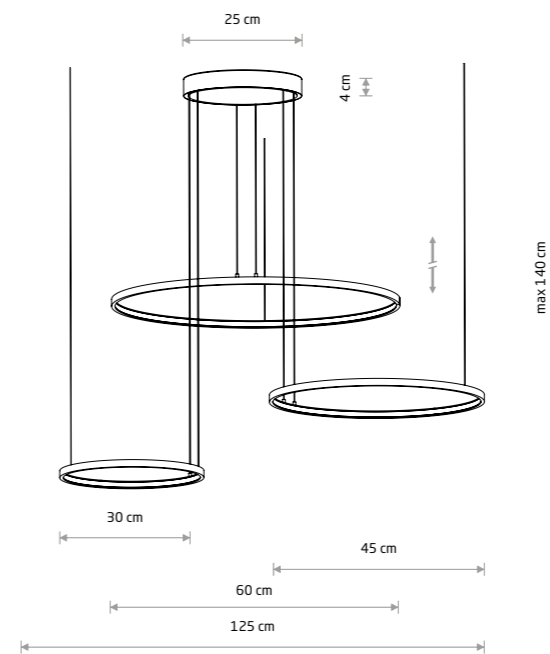

CIRCOLO LED
10814

CIRCOLO LED
10867

CIRCOLO LED
painted aluminum, painted steel, plastic PC

■ 10814 3000K ■ 10864 4000K

CIRCOLO LED
painted aluminum, painted steel, plastic PC

■ 10817 3000K ■ 10867 4000K

Item No.	Power	Colour temp.	Luminous flux	Beam angle	Colour Rendering Index (CRI)	Input	Safety type	Power factor	Ingress protection	Lifetime
10814	35W LED	3000K	1200 lm	70°	>90	~220-230 V, 50/60 Hz	⊕	>0.5	IP20	30000h
10864	35W LED	4000K	1300 lm	70°	>90	~220-230 V, 50/60 Hz	⊕	>0.5	IP20	30000h

Item No.	Power	Colour temp.	Luminous flux	Beam angle	Colour Rendering Index (CRI)	Input	Safety type	Power factor	Ingress protection	Lifetime
10817	45W LED	3000K	1600 lm	70°	>90	~220-230 V, 50/60 Hz	⊕	>0.5	IP20	30000h
10867	45W LED	4000K	1800 lm	70°	>90	~220-230 V, 50/60 Hz	⊕	>0.5	IP20	30000h