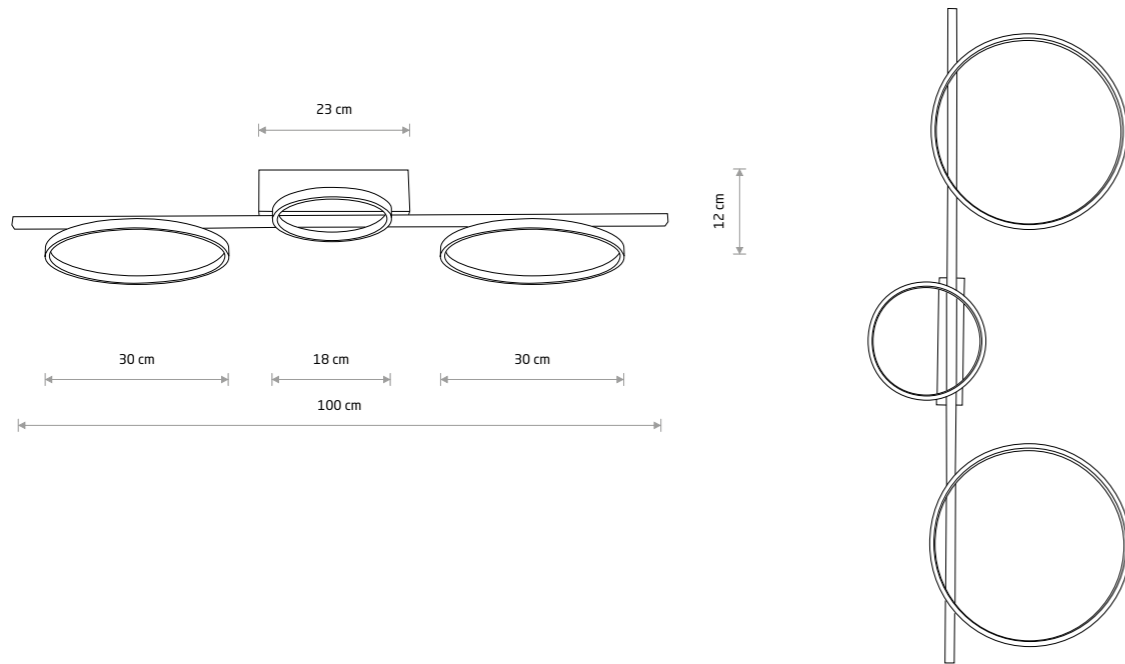

CIRCOLO LED 10816

### CIRCOLO LED

■ painted aluminum, plastic PC

■ 10816 3000K ■ 10866 4000K

Item No.	Power	Colour temp.	Luminous flux	Beam angle	Colour Rendering Index (CRI)	Input	Safety type	Power factor	Ingress protection	Lifetime
10816	33W LED	3000K	1100 lm	70°	>90	~220-230 V, 50/60 Hz	⊕	>0.5	IP20	30000h
10866	33W LED	4000K	1200 lm	70°	>90	~220-230 V, 50/60 Hz	⊕	>0.5	IP20	30000h

■ BLACK P013 RAL 9005

CIRCOLO LED 10866