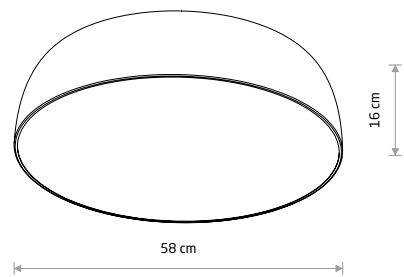

SATELLITE S SENSOR
8011

SATELLITE M 8018

SATELLITE S SENSOR

painted steel, plastic

8011 8010

3xE27, max 25W only LED

SATELLITE L 8021

SATELLITE M

painted steel, plastic

8017 8016

8018 8020

7xE27, max 25W only LED

SATELLITE S

painted steel, plastic

8013 8012

8014 8015

3xE27, max 25W only LED

SATELLITE L

painted steel, plastic

8022 8021

8023 8024

10xE27, max 25W only LED