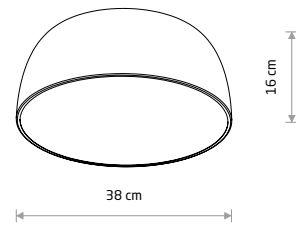

SATELLITE S SENSOR
8011

SATELLITE M 8018

SATELLITE S SENSOR

painted steel, plastic

8011 8010

3xE27, max 25W only LED

SATELLITE L 8021

SATELLITE M

painted steel, plastic

8017 8016

8018 8020

7xE27, max 25W only LED

SATELLITE S

painted steel, plastic

8013 8012

8014 8015

3xE27, max 25W only LED

SATELLITE L

painted steel, plastic

8022 8021

8023 8024

10xE27, max 25W only LED