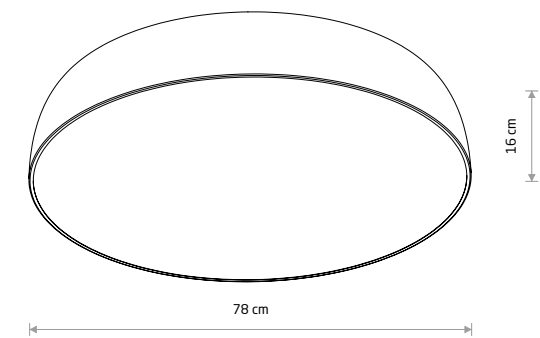

painted steel, plastic

8017 8016

8018 8020

7xE27, max 25W only LED

SATELLITE S

painted steel, plastic

8013 8012

8014 8015

3xE27, max 25W only LED

SATELLITE L

painted steel, plastic

8022 8021

8023 8024

10xE27, max 25W only LED