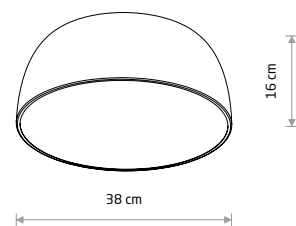

SATELLITE S SENSOR
8011

SATELLITE M 8018

SATELLITE S SENSOR

painted steel, plastic

8011 8010

3xE27, max 25W only LED

SATELLITE L 8021

SATELLITE M

painted steel, plastic

8017 8016

8018 8020

7xE27, max 25W only LED

SATELLITE S

painted steel, plastic

8013 8012

8014 8015

3xE27, max 25W only LED

SATELLITE L

painted steel, plastic

8022 8021

8023 8024

10xE27, max 25W only LED