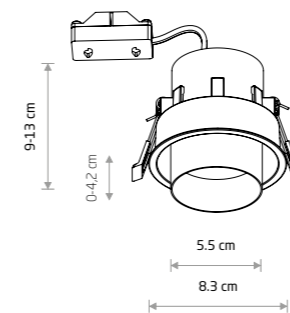

MONO SLIDE 10799

MONO SLIDE 10796

MONO SLIDE TRIMLESS 10803

MONO SLIDE

painted steel, plastic PA

- 10795 ▣ 10796 ▨ 10797 ▩ 10798
- 10799 ▤ 10800 ▥ 10801

☑ 1xGU10, max 10W only LED

🔧 cut out ø 76 mm

MONO SLIDE TRIMLESS

painted steel, plastic PA

- 10802 ▣ 10803 ▨ 10804
- ▩ 10805 ▤ 10806 ▥ 10807

☑ 1xGU10, max 10W only LED

🔧 cut out ø 76 mm