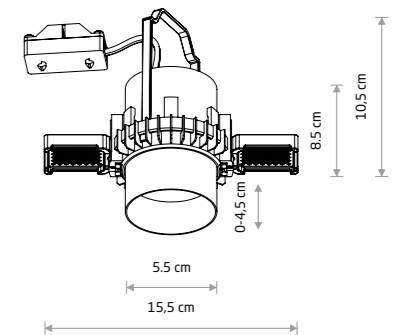

MONO SLIDE 10799

MONO SLIDE 10796

MONO SLIDE TRIMLESS 10803

MONO SLIDE

painted steel, plastic PA

- 10795 ▣ 10796 ▨ 10797 ▩ 10798
- 10799 ▤ 10800 ▥ 10801

☑ 1xGU10, max 10W only LED

🔧 cut out ø 76 mm

MONO SLIDE TRIMLESS

painted steel, plastic PA

- 10802 ▣ 10803 ▨ 10804
- ▩ 10805 ▤ 10806 ▥ 10807

☑ 1xGU10, max 10W only LED

🔧 cut out ø 76 mm