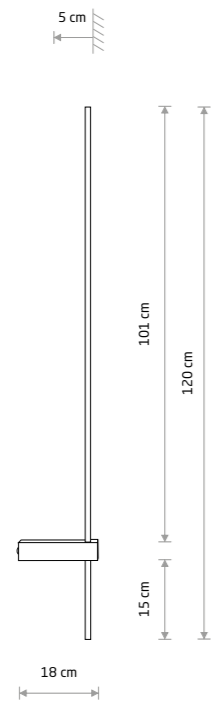

MOTIVE LED M

■ painted aluminum, plastic PC

■ 10311 3000K ■ 10852 4000K

MOTIVE LED L

■ painted aluminum, plastic PC

■ 10313 3000K ■ 10851 4000K

Item No.	Power	Colour temp.	Luminous flux	Beam angle	Colour Rendering Index (CRI)	Input	Safety type	Power factor	Ingress protection	Lifetime
10311	11W LED	3000K	380 lm	100°	>90	~220-230 V, 50/60 Hz	⊕	>0.5	IP20	30000h
10852	11W LED	4000K	410 lm	100°	>90	~220-230 V, 50/60 Hz	⊕	>0.5	IP20	30000h
10313	16W LED	3000K	540 lm	100°	>90	~220-230 V, 50/60 Hz	⊕	>0.5	IP20	30000h
10851	16W LED	4000K	570 lm	100°	>90	~220-230 V, 50/60 Hz	⊕	>0.5	IP20	30000h