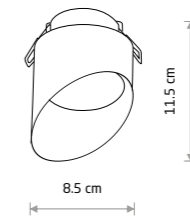

1xGX53, max 12W only LED

cut out ø 65 mm

VIS 10486

CRES 10478

**CRES**

painting aluminum

10478 10480

1xGX53, max 12W only LED

**HVAR**

painting aluminum

10488 10487

1xGX53, max 12W only LED

cut out ø 65 mm

HVAR 10488

MURTER 10490

**MURTER**

painting aluminum

10490 10489

1xGX53, max 12W only LED

cut out ø 65 mm

**SOLTA**

painting aluminum

10492 10491

1xGU10, max 10W only LED

cut out ø 67 mm

SOLTA 10492

MLJET 10494

**MLJET**

painting aluminum

10494 10493

1xGU10, max 10W only LED

cut out ø 67 mm