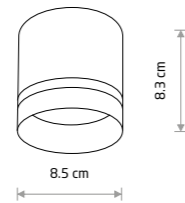

1xGX53, max 12W only LED

cut out ø 65 mm

VIS 10486

CRES 10478

**CRES**

painting aluminum

10478 10480

1xGX53, max 12W only LED

**HVAR**

painting aluminum

10488 10487

1xGX53, max 12W only LED

cut out ø 65 mm

HVAR 10488

MURTER 10490

**MURTER**

painting aluminum

10490 10489

1xGX53, max 12W only LED

cut out ø 65 mm

**SOLTA**

painting aluminum

10492 10491

1xGU10, max 10W only LED

cut out ø 67 mm

SOLTA 10492

MLJET 10494

**MLJET**

painting aluminum

10494 10493

1xGU10, max 10W only LED

cut out ø 67 mm