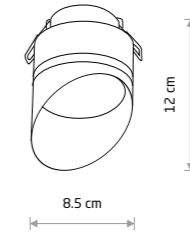

SILBA 10476

**SILBA**

painting aluminum

10476 10477

1xGX53, max 12W only LED

**VIS**

painting aluminum

10486 10485

1xGX53, max 12W only LED

cut out ø 65 mm

VIS 10486

CRES 10478

**CRES**

painting aluminum

10478 10480

1xGX53, max 12W only LED

painting aluminum

10490 10489

1xGX53, max 12W only LED

cut out ø 65 mm

**SOLTA**

painting aluminum

10492 10491

1xGU10, max 10W only LED

cut out ø 67 mm

SOLTA 10492

MLJET 10494

**MLJET**

painting aluminum

10494 10493

1xGU10, max 10W only LED

cut out ø 67 mm