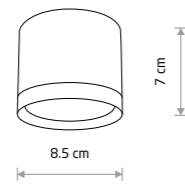

SILBA

painting aluminum

10476 10477

1xGX53, max 12W only LED