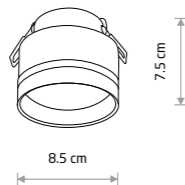

1xGX53, max 12W only LED

cut out ø 65 mm

VIS 10486

CRES 10478

**CRES**

painting aluminum

10478 10480

1xGX53, max 12W only LED

**HVAR**

painting aluminum

10488 10487

1xGX53, max 12W only LED

cut out ø 65 mm

HVAR 10488

MURTER 10490

**MURTER**

painting aluminum

10490 10489

1xGX53, max 12W only LED

cut out ø 65 mm

**SOLTA**

painting aluminum

10492 10491

1xGU10, max 10W only LED

cut out ø 67 mm

SOLTA 10492

MLJET 10494

**MLJET**

painting aluminum

10494 10493

1xGU10, max 10W only LED

cut out ø 67 mm