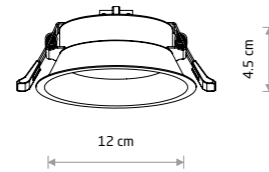

UNO S 10841

UNO S

painted steel

10840 10841

- 1xGX53, max 15 W only LED
- cut out ø 83 mm

CUP 10789

CUP

plastic ABS

10788 10789 10790
10791 10792

- 1xGU10, max 10W only LED
- cut out ø 64 mm

UNO M 10843

UNO M

painted steel

10842 10843

- 1xGX53, max 15 W only LED
- cut out ø 102 mm

CUP 10789

UNO L 10845

UNO L

painted steel

10844 10845

- 1xGX53, max 15 W only LED
- cut out ø 127 mm

CUP 10794

CUP 3 PC SET

plastic ABS

10793 10794

- 3xGU10, max 10W only LED
- cut out ø 64 mm