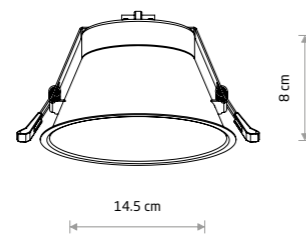

UNO S 10841

UNO S

painted steel

10840 10841

- 1xGX53, max 15 W only LED
- cut out ø 83 mm

CUP 10789

CUP

plastic ABS

10788 10789 10790
10791 10792

- 1xGU10, max 10W only LED
- cut out ø 64 mm

UNO M 10843

UNO M

painted steel

10842 10843

- 1xGX53, max 15 W only LED
- cut out ø 102 mm

CUP 10789

UNO L 10845

UNO L

painted steel

10844 10845

- 1xGX53, max 15 W only LED
- cut out ø 127 mm

CUP 10794

CUP 3 PC SET

plastic ABS

10793 10794

- 3xGU10, max 10W only LED
- cut out ø 64 mm