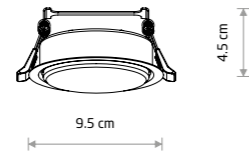

UNO S 10841

UNO S

painted steel

10840 10841

- 1xGX53, max 15 W only LED
- cut out ø 83 mm

CUP 10789

CUP

plastic ABS

10788 10789 10790
10791 10792

- 1xGU10, max 10W only LED
- cut out ø 64 mm

UNO M 10843

UNO M

painted steel

10842 10843

- 1xGX53, max 15 W only LED
- cut out ø 102 mm

CUP 10789

UNO L 10845

UNO L

painted steel

10844 10845

- 1xGX53, max 15 W only LED
- cut out ø 127 mm

CUP 10794

CUP 3 PC SET

plastic ABS

10793 10794

- 3xGU10, max 10W only LED
- cut out ø 64 mm