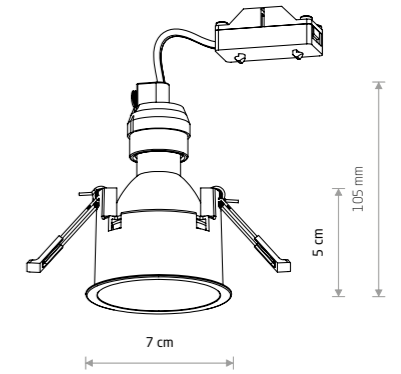

UNO S 10841

UNO S

painted steel

10840 10841

- 1xGX53, max 15 W only LED
- cut out ø 83 mm

CUP 10789

CUP

plastic ABS

10788 10789 10790
10791 10792

- 1xGU10, max 10W only LED
- cut out ø 64 mm

UNO M 10843

UNO M

painted steel

10842 10843

- 1xGX53, max 15 W only LED
- cut out ø 102 mm

CUP 10789

UNO L 10845

UNO L

painted steel

10844 10845

- 1xGX53, max 15 W only LED
- cut out ø 127 mm

CUP 10794

CUP 3 PC SET

plastic ABS

10793 10794

- 3xGU10, max 10W only LED
- cut out ø 64 mm