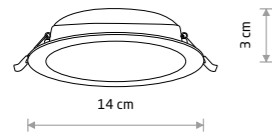

MYKONOS LED 10W

plastic

- 10535 3000K 10536 4000K

cut out 100 mm