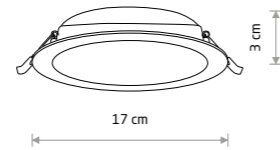

MYKONOS LED 10542

MYKONOS LED 6W

plastic

- 10535 3000K 10536 4000K

cut out 100 mm

MYKONOS LED 15W

plastic

- 10540 3000K 10541 4000K

cut out 150 mm

MYKONOS LED 24W

plastic

- 10544 3000K 10545 4000K

cut out 200 mm

EGINA LED 5W

plastic

- 10546 3000K 10547 4000K

cut out 125 mm

MYKONOS LED 18W

plastic

- 10542 3000K 10543 4000K

cut out 175 mm

Item No.	Power	Colour temp.	Luminous flux	Beam angle	Colour Rendering Index (CRI)	Input	Safety type	Power factor	Ingress protection	Lifetime
10535	6W LED	3000K	360 lm	110°	>80	~220-230 V, 50/60 Hz	☐	>0.5	IP20	30000h
10536	6W LED	4000K	390 lm	110°	>80	~220-230 V, 50/60 Hz	☐	>0.5	IP20	30000h
10537	10W LED	3000K	900 lm	110°	>80	~220-230 V, 50/60 Hz	☐	>0.5	IP20	30000h
10538	10W LED	4000K	950 lm	110°	>80	~220-230 V, 50/60 Hz	☐	>0.5	IP20	30000h
10540	15W LED	3000K	1450 lm	110°	>80	~220-230 V, 50/60 Hz	☐	>0.5	IP20	30000h
10541	15W LED	4000K	1500 lm	110°	>80	~220-230 V, 50/60 Hz	☐	>0.5	IP20	30000h
10542	18W LED	3000K	1700 lm	110°	>80	~220-230 V, 50/60 Hz	☐	>0.5	IP20	30000h
10543	18W LED	4000K	1800 lm	110°	>80	~220-230 V, 50/60 Hz	☐	>0.5	IP20	30000h
10544	24W LED	3000K	2400 lm	110°	>80	~220-230 V, 50/60 Hz	☐	>0.5	IP20	30000h
10545	24W LED	4000K	2500 lm	110°	>80	~220-230 V, 50/60 Hz	☐	>0.5	IP20	30000h