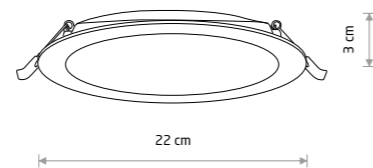

MYKONOS LED 10542

MYKONOS LED 6W

plastic

- 10535 3000K 10536 4000K

cut out 100 mm

MYKONOS LED 15W

plastic

- 10540 3000K 10541 4000K

cut out 150 mm

MYKONOS LED 24W

plastic

- 10544 3000K 10545 4000K

cut out 200 mm

EGINA LED 5W

plastic

- 10546 3000K 10547 4000K

- 10548 3000K 10550 4000K

cut out 75 mm

EGINA LED 10W

plastic

- 10551 3000K 10552 4000K

- 10553 3000K 10554 4000K

cut out 100 mm

EGINA LED 10553

cut out 125 mm

MYKONOS LED 18W

plastic

- 10542 3000K 10543 4000K

cut out 175 mm

Item No.	Power	Colour temp.	Luminous flux	Beam angle	Colour Rendering Index (CRI)	Input	Safety type	Power factor	Ingress protection	Lifetime
10535	6W LED	3000K	360 lm	110°	>80	~220-230 V, 50/60 Hz	☐	>0.5	IP20	30000h
10536	6W LED	4000K	390 lm	110°	>80	~220-230 V, 50/60 Hz	☐	>0.5	IP20	30000h
10537	10W LED	3000K	900 lm	110°	>80	~220-230 V, 50/60 Hz	☐	>0.5	IP20	30000h
10538	10W LED	4000K	950 lm	110°	>80	~220-230 V, 50/60 Hz	☐	>0.5	IP20	30000h
10540	15W LED	3000K	1450 lm	110°	>80	~220-230 V, 50/60 Hz	☐	>0.5	IP20	30000h
10541	15W LED	4000K	1500 lm	110°	>80	~220-230 V, 50/60 Hz	☐	>0.5	IP20	30000h
10542	18W LED	3000K	1700 lm	110°	>80	~220-230 V, 50/60 Hz	☐	>0.5	IP20	30000h
10543	18W LED	4000K	1800 lm	110°	>80	~220-230 V, 50/60 Hz	☐	>0.5	IP20	30000h
10544	24W LED	3000K	2400 lm	110°	>80	~220-230 V, 50/60 Hz	☐	>0.5	IP20	30000h
10545	24W LED	4000K	2500 lm	110°	>80	~220-230 V, 50/60 Hz	☐	>0.5	IP20	30000h