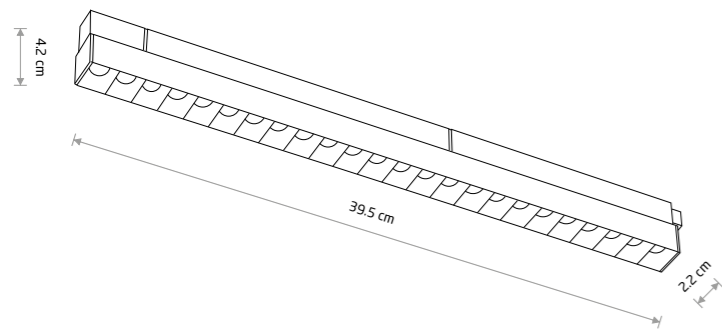

LVM FOCUS LED 15W

painting aluminum, plastic

■ 10150 3000K ■ 10643 4000K