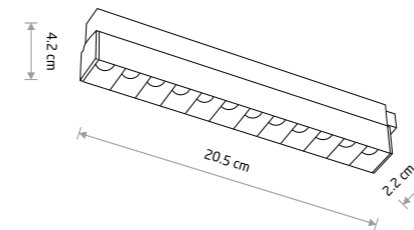

LVM FOCUS LED 9W

painting aluminum, plastic

■ 10144 3000K ■ 10644 4000K

Item No.	Power	Colour temp.	Luminous flux	Beam angle	Colour Rendering Index (CRI)	Voltage DC	Safety type	Ingress protection	Lifetime
10150	15W LED	3000K	1300 lm	30°	>90	48V	⚡	IP20	30000h
10643	15W LED	4000K	1400 lm	30°	>90	48V	⚡	IP20	30000h

Item No.	Power	Colour temp.	Luminous flux	Beam angle	Colour Rendering Index (CRI)	Voltage DC	Safety type	Ingress protection	Lifetime
10144	9W LED	3000K	800 lm	30°	>90	48V	⚡	IP20	30000h
10644	9W LED	4000K	880 lm	30°	>90	48V	⚡	IP20	30000h