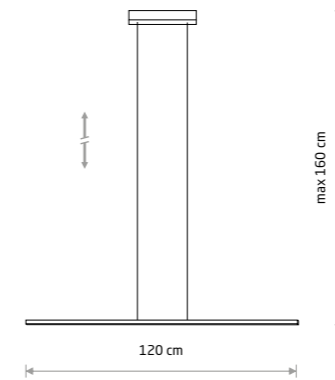

BAR LED M 10364

BAR LED S

■ painted aluminum, painted steel,
■ plastic PMMA

■ 10363 3000K ■ 10847 4000K

BAR LED M

■ painted aluminum, painted steel,
■ plastic PMMA

■ 10364 3000K ■ 10848 4000K

BAR LED L

■ painted aluminum, painted steel,
■ plastic PMMA

■ 10365 3000K ■ 10850 4000K

Item No.	Power	Colour temp.	Luminous flux	Beam angle	Colour Rendering Index (CRI)	Input	Safety type	Power factor	Ingress protection	Lifetime
10363	21W LED	3000K	1000 lm	100°	>80	~220-230 V, 50/60 Hz	⊕	>0.5	IP20	30000h
10847	21W LED	4000K	1300 lm	100°	>80	~220-230 V, 50/60 Hz	⊕	>0.5	IP20	30000h
10364	24W LED	3000K	1150 lm	100°	>80	~220-230 V, 50/60 Hz	⊕	>0.5	IP20	30000h
10848	24W LED	4000K	1500 lm	100°	>80	~220-230 V, 50/60 Hz	⊕	>0.5	IP20	30000h
10365	27W LED	3000K	1300 lm	100°	>80	~220-230 V, 50/60 Hz	⊕	>0.5	IP20	30000h
10850	27W LED	4000K	1700 lm	100°	>80	~220-230 V, 50/60 Hz	⊕	>0.5	IP20	30000h