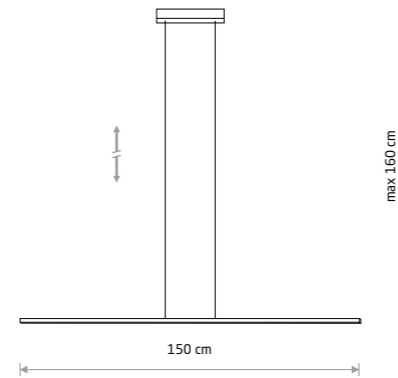

BAR LED M 10364

BAR LED S

■ painted aluminum, painted steel,
■ plastic PMMA

■ 10363 3000K ■ 10847 4000K

BAR LED M

■ painted aluminum, painted steel,
■ plastic PMMA

■ 10364 3000K ■ 10848 4000K

BAR LED L

■ painted aluminum, painted steel,
■ plastic PMMA

■ 10365 3000K ■ 10850 4000K

Item No.	Power	Colour temp.	Luminous flux	Beam angle	Colour Rendering Index (CRI)	Input	Safety type	Power factor	Ingress protection	Lifetime
10363	21W LED	3000K	1000 lm	100°	>80	~220-230 V, 50/60 Hz	⊕	>0.5	IP20	30000h
10847	21W LED	4000K	1300 lm	100°	>80	~220-230 V, 50/60 Hz	⊕	>0.5	IP20	30000h
10364	24W LED	3000K	1150 lm	100°	>80	~220-230 V, 50/60 Hz	⊕	>0.5	IP20	30000h
10848	24W LED	4000K	1500 lm	100°	>80	~220-230 V, 50/60 Hz	⊕	>0.5	IP20	30000h
10365	27W LED	3000K	1300 lm	100°	>80	~220-230 V, 50/60 Hz	⊕	>0.5	IP20	30000h
10850	27W LED	4000K	1700 lm	100°	>80	~220-230 V, 50/60 Hz	⊕	>0.5	IP20	30000h