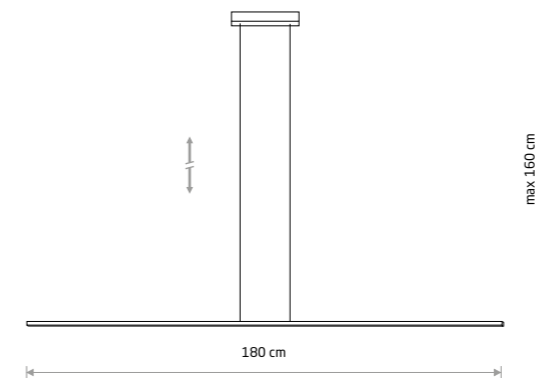

BAR LED M 10364

BAR LED S

■ painted aluminum, painted steel,
■ plastic PMMA

■ 10363 3000K ■ 10847 4000K

BAR LED M

■ painted aluminum, painted steel,
■ plastic PMMA

■ 10364 3000K ■ 10848 4000K

BAR LED L

■ painted aluminum, painted steel,
■ plastic PMMA

■ 10365 3000K ■ 10850 4000K

Item No.	Power	Colour temp.	Luminous flux	Beam angle	Colour Rendering Index (CRI)	Input	Safety type	Power factor	Ingress protection	Lifetime
10363	21W LED	3000K	1000 lm	100°	>80	~220-230 V, 50/60 Hz	⊕	>0.5	IP20	30000h
10847	21W LED	4000K	1300 lm	100°	>80	~220-230 V, 50/60 Hz	⊕	>0.5	IP20	30000h
10364	24W LED	3000K	1150 lm	100°	>80	~220-230 V, 50/60 Hz	⊕	>0.5	IP20	30000h
10848	24W LED	4000K	1500 lm	100°	>80	~220-230 V, 50/60 Hz	⊕	>0.5	IP20	30000h
10365	27W LED	3000K	1300 lm	100°	>80	~220-230 V, 50/60 Hz	⊕	>0.5	IP20	30000h
10850	27W LED	4000K	1700 lm	100°	>80	~220-230 V, 50/60 Hz	⊕	>0.5	IP20	30000h