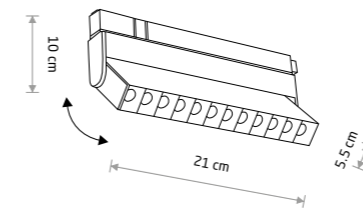

LVM FOCUS OUT LED 9W

■ painted aluminum, plastic

■ 10145 3000K ■ 10646 4000K

Item No.	Power	Colour temp.	Luminous flux	Beam angle	Colour Rendering Index (CRI)	Voltage DC	Safety type	Ingress protection	Lifetime
10151	15W LED	3000K	1300 lm	30°	>90	48V	⚡	IP20	30000h
10645	15W LED	4000K	1400 lm	30°	>90	48V	⚡	IP20	30000h

Item No.	Power	Colour temp.	Luminous flux	Beam angle	Colour Rendering Index (CRI)	Voltage DC	Safety type	Ingress protection	Lifetime
10145	9W LED	3000K	800 lm	30°	>90	48V	⚡	IP20	30000h
10646	9W LED	4000K	880 lm	30°	>90	48V	⚡	IP20	30000h