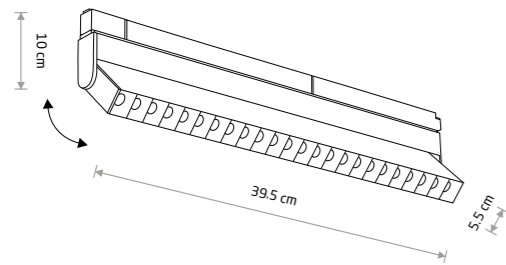

LVM FOCUS OUT LED 15W

■ painted aluminum, plastic

■ 10151 3000K ■ 10645 4000K