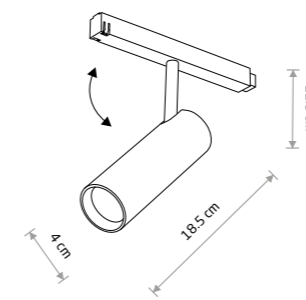

■ 10142 3000K ■ 10656 4000K

Item No.	Power	Colour temp.	Luminous flux	Beam angle	Colour Rendering Index (CRI)	Voltage DC	Safety type	Ingress protection	Lifetime
10147	15W LED	3000K	1020 lm	30°	>90	48V	⚡	IP20	30000h
10655	15W LED	4000K	1100 lm	30°	>90	48V	⚡	IP20	30000h

Item No.	Power	Colour temp.	Luminous flux	Beam angle	Colour Rendering Index (CRI)	Voltage DC	Safety type	Ingress protection	Lifetime
10142	9W LED	3000K	780 lm	30°	>90	48V	⚡	IP20	30000h
10656	9W LED	4000K	850 lm	30°	>90	48V	⚡	IP20	30000h