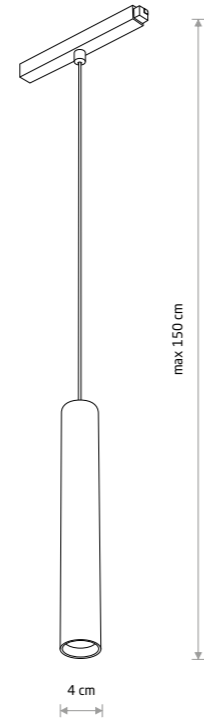

LVM ROLLER LED 9W
10652

LVM ROLLER LED 9W

■ painted aluminum, plastic

■ 10146 3000K ■ 10652 4000K

LVM ROLLER LED 9W
10146

Item No.	Power	Colour temp.	Luminous flux	Beam angle	Colour Rendering Index (CRI)	Voltage DC	Safety type	Ingress protection	Lifetime
10146	9W LED	3000K	620 lm	36°	>90	48V	⚡	IP20	30000h
10652	9W LED	4000K	680 lm	36°	>90	48V	⚡	IP20	30000h

■ BLACK