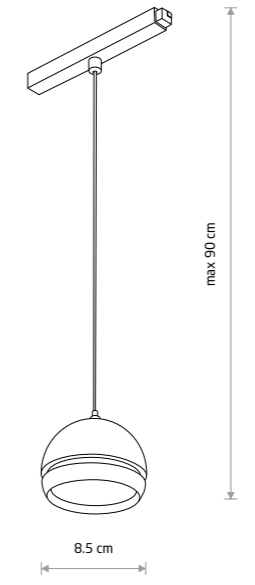

LVM SLOT LED 5W
10154

LVM SLOT LED 8W
10155

LVM SLOT LED 5W
10653

LVM SLOT LED 8W
10654

LVM SLOT LED 5W

Painted aluminum, plastic PMMA

■ 10154 3000K ■ 10653 4000K

LVM SLOT LED 8W

Painted aluminum, plastic PMMA

■ 10155 3000K ■ 10654 4000K

Item No.	Power	Colour temp.	Luminous flux	Beam angle	Colour Rendering Index (CRI)	Voltage DC	Safety type	Ingress protection	Lifetime
10154	5W LED	3000K	210 lm	100°	>90	48V	⚡	IP20	30000h
10653	5W LED	4000K	250 lm	100°	>90	48V	⚡	IP20	30000h
10155	8W LED	3000K	370 lm	100°	>90	48V	⚡	IP20	30000h
10654	8W LED	4000K	400 lm	100°	>90	48V	⚡	IP20	30000h