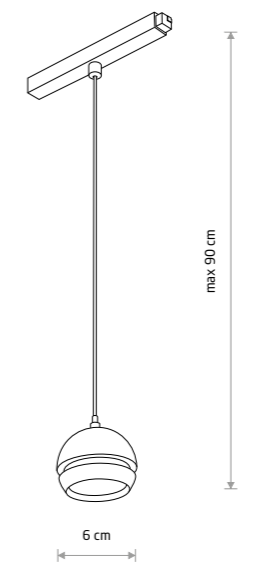

LVM SLOT LED 5W
10154

LVM SLOT LED 8W
10155

LVM SLOT LED 5W
10653

LVM SLOT LED 8W
10654

LVM SLOT LED 5W

Painted aluminum, plastic PMMA

■ 10154 3000K ■ 10653 4000K

LVM SLOT LED 8W

Painted aluminum, plastic PMMA

■ 10155 3000K ■ 10654 4000K

Item No.	Power	Colour temp.	Luminous flux	Beam angle	Colour Rendering Index (CRI)	Voltage DC	Safety type	Ingress protection	Lifetime
10154	5W LED	3000K	210 lm	100°	>90	48V	⚡	IP20	30000h
10653	5W LED	4000K	250 lm	100°	>90	48V	⚡	IP20	30000h
10155	8W LED	3000K	370 lm	100°	>90	48V	⚡	IP20	30000h
10654	8W LED	4000K	400 lm	100°	>90	48V	⚡	IP20	30000h