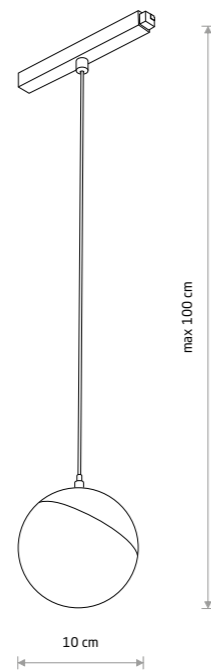

LVM LID LED 8W  
10647

LVM LID LED 8W

■ painted aluminum, plastic PMMA

■ 10152 3000K ■ 10647 4000K

LVM LID LED 8W  
10648

LVM LID LED 8W

■ painted aluminum, plastic PMMA

■ 10153 3000K ■ 10648 4000K

LVM LID LED 8W  
10153

Item No.	Power	Colour temp.	Luminous flux	Beam angle	Colour Rendering Index (CRI)	Voltage DC	Safety type	Ingress protection	Lifetime
10152	8W LED	3000K	650 lm	160°	>90	48V	⚡	IP20	30000h
10647	8W LED	4000K	650 lm	160°	>90	48V	⚡	IP20	30000h
10153	8W LED	3000K	650 lm	160°	>90	48V	⚡	IP20	30000h
10648	8W LED	4000K	650 lm	160°	>90	48V	⚡	IP20	30000h

■ BLACK □ WHITE