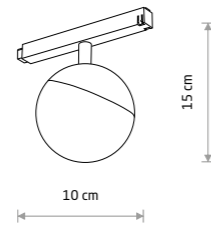

LVM LID LED 8W

■ painted aluminum, plastic PMMA

■ 10152 3000K ■ 10647 4000K