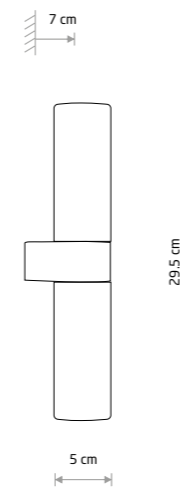

ARALIA 10527

ARALIA

brass-plated steel, glass

10527

1xG9, max 10W only LED

IP44

AGAVE 10526

AGAVE

brass-plated steel, glass

10526

1xG9, max 10W only LED

IP44

NATALIE 10727

NATALIE 10726

NATALIE 10724

NATALIE 10723

NATALIE

aluminum, glass

10726 10727 10728

2xG9, max 10W only LED

IP44

NATALIE

aluminum, glass

10723 10724 10725