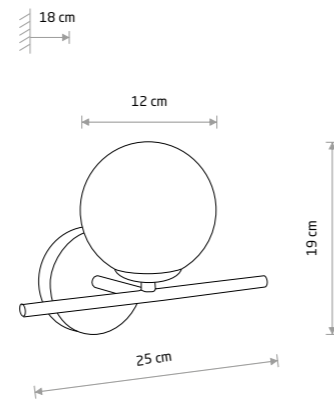

ARALIA 10527

ARALIA

brass-plated steel, glass

10527

1xG9, max 10W only LED

IP44

AGAVE 10526

AGAVE

brass-plated steel, glass

10526

1xG9, max 10W only LED

IP44

NATALIE 10727

NATALIE 10726

NATALIE 10724

NATALIE 10723

NATALIE

aluminum, glass

10726 10727 10728

2xG9, max 10W only LED

IP44

NATALIE

aluminum, glass

10723 10724 10725