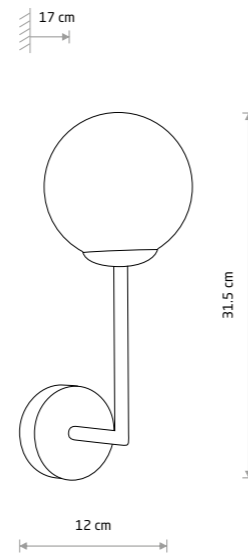

ARALIA 10527

ARALIA

brass-plated steel, glass

10527

1xG9, max 10W only LED

IP44

AGAVE 10526

AGAVE

brass-plated steel, glass

10526

1xG9, max 10W only LED

IP44

NATALIE 10727

NATALIE 10726

NATALIE 10724

NATALIE 10723

NATALIE

aluminum, glass

10726 10727 10728

2xG9, max 10W only LED

IP44

NATALIE

aluminum, glass

10723 10724 10725

1xG9, max 10W only LED

IP44