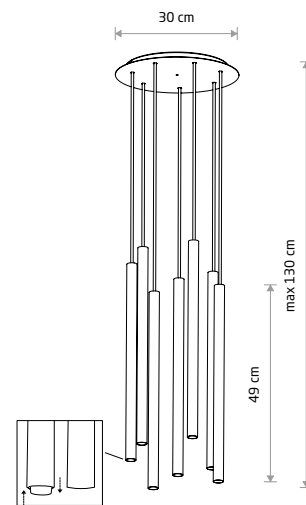

LASER 490 10705

LASER 490

painted steel

- 8922
- 8923
- 10705

• 10xG9, max 10W only LED

solid brass, painted steel

- 8924

• 10xG9, max 10W only LED

LASER 490

painted steel

- 8918
- 8920
- 10704

• 7xG9, max 10W only LED

solid brass, painted steel

- 8921

• 7xG9, max 10W only LED

LASER 490 10704