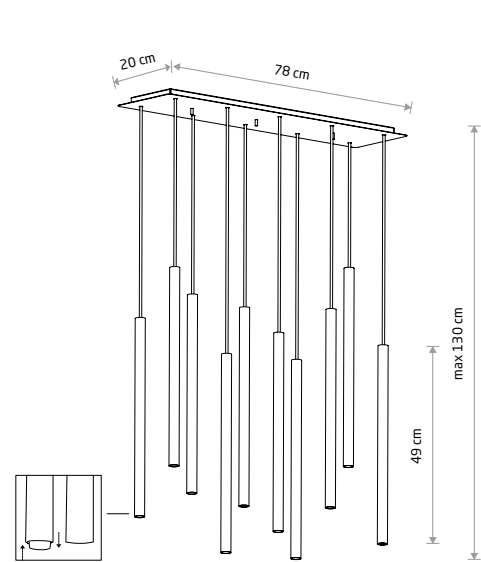

LASER 490 10705

LASER 490

painted steel

- 8922
- 8923
- 10705

• 10xG9, max 10W only LED

solid brass, painted steel

- 8924

• 10xG9, max 10W only LED

LASER 490

painted steel

- 8918
- 8920
- 10704

• 7xG9, max 10W only LED

solid brass, painted steel

- 8921

• 7xG9, max 10W only LED

LASER 490 10704