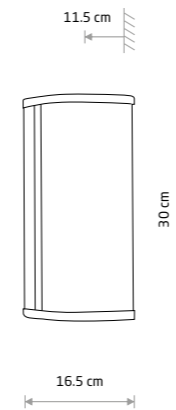

TORCH 8123

TORCH

chrome plated steel, glass

8123

1xG9, max 10W only LED
IP44

BALI 9353

BALI

glass, painted steel

8053

1xE14, max 10W only LED

glass, chrome plated steel

9353

1xE14, max 10W only LED
IP44

PALMAS LED

aluminum, glass, plastic PC

10729 10730

PALMAS LED 10729

Item No.	Power	Colour temp.	Luminous flux	Beam angle	Colour Rendering Index (CRI)	Input	Safety type	Power factor	Ingress protection	Lifetime
10729	15W LED	4000K	1000 lm	130°	>90	~220-230 V, 50/60 Hz	⊕	>0.9	IP44	30000h
10730	15W LED	4000K	1000 lm	130°	>90	~220-230 V, 50/60 Hz	⊕	>0.9	IP44	30000h