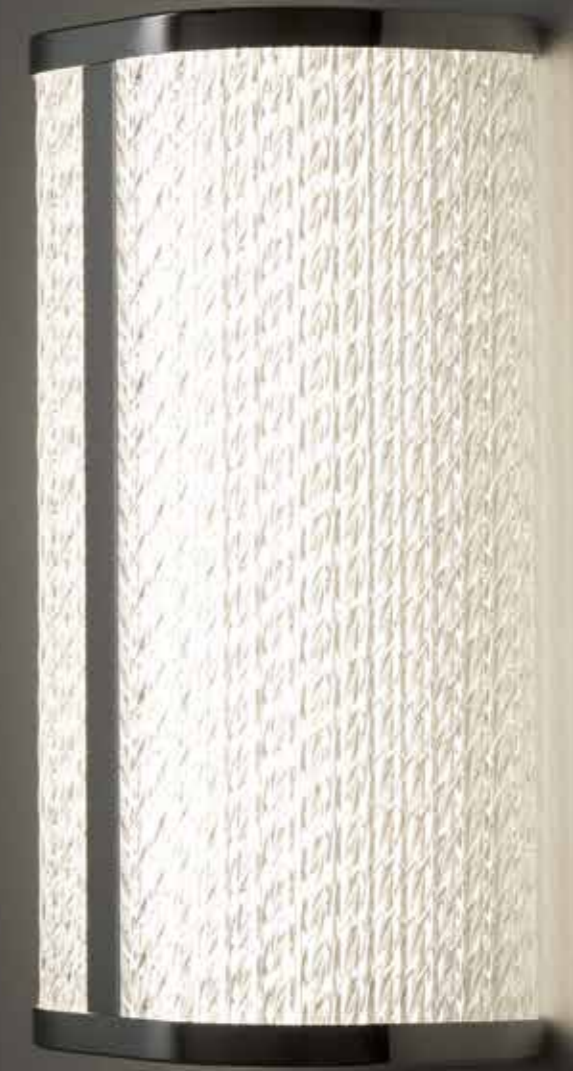

TORCH 8123

TORCH

chrome plated steel, glass

8123

1xG9, max 10W only LED
IP44

BALI 9353

BALI

glass, painted steel

8053

1xE14, max 10W only LED

glass, chrome plated steel

9353

1xE14, max 10W only LED
IP44

PALMAS LED

aluminum, glass, plastic PC

10729 10730

PALMAS LED 10729

Item No.	Power	Colour temp.	Luminous flux	Beam angle	Colour Rendering Index (CRI)	Input	Safety type	Power factor	Ingress protection	Lifetime
10729	15W LED	4000K	1000 lm	130°	>90	~220-230 V, 50/60 Hz	⊕	>0.9	IP44	30000h
10730	15W LED	4000K	1000 lm	130°	>90	~220-230 V, 50/60 Hz	⊕	>0.9	IP44	30000h