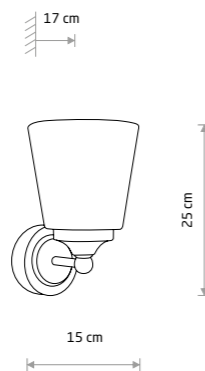

TORCH 8123

TORCH

chrome plated steel, glass

8123

1xG9, max 10W only LED
IP44

BALI 9353

BALI

glass, painted steel

8053

1xE14, max 10W only LED

glass, chrome plated steel

9353

1xE14, max 10W only LED
IP44

PALMAS LED

aluminum, glass, plastic PC

10729 10730

PALMAS LED 10729

Item No.	Power	Colour temp.	Luminous flux	Beam angle	Colour Rendering Index (CRI)	Input	Safety type	Power factor	Ingress protection	Lifetime
10729	15W LED	4000K	1000 lm	130°	>90	~220-230 V, 50/60 Hz	⊕	>0.9	IP44	30000h
10730	15W LED	4000K	1000 lm	130°	>90	~220-230 V, 50/60 Hz	⊕	>0.9	IP44	30000h