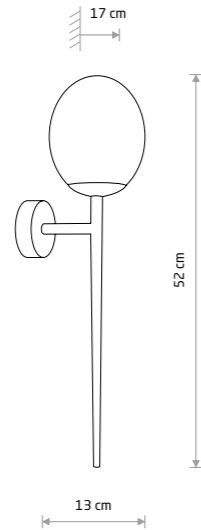

TORCH 8123

TORCH

chrome plated steel, glass

8123

1xG9, max 10W only LED
IP44

BALI 9353

BALI

glass, painted steel

8053

1xE14, max 10W only LED

glass, chrome plated steel

9353

1xE14, max 10W only LED
IP44

PALMAS LED

aluminum, glass, plastic PC

10729 10730

PALMAS LED 10729

Item No.	Power	Colour temp.	Luminous flux	Beam angle	Colour Rendering Index (CRI)	Input	Safety type	Power factor	Ingress protection	Lifetime
10729	15W LED	4000K	1000 lm	130°	>90	~220-230 V, 50/60 Hz	⊕	>0.9	IP44	30000h
10730	15W LED	4000K	1000 lm	130°	>90	~220-230 V, 50/60 Hz	⊕	>0.9	IP44	30000h