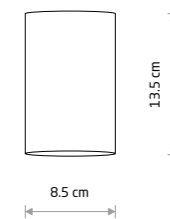

BRAVO 8364

BRAVO 8365

**BRAVO**  
painted aluminum, glass

8364 8365

1xGU10, max 15W only LED

IP54

ALPHA 8362

**ALPHA**  
painted aluminum, glass