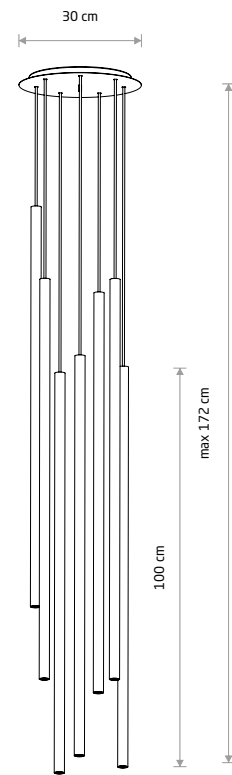

LASER 1000 7668

LASER 1000

7667
painted steel

- 7667
- 7xG9, max 10W only LED

7668
solid brass, painted steel

- 7668
- 7xG9, max 10W only LED

LASER 750

painted steel

- 10907 10908 10910
- 10911 10912
- 1xG9, max 10W only LED

LASER 900

painted steel

- 10913 10914 10915
- 10916 10917
- 1xG9, max 10W only LED

LASER 1100

painted steel

- 10918 10920 10921
- 10922 10923
- 1xG9, max 10W only LED

LASER 750 10910

LASER 900 10917

LASER 1100 10922