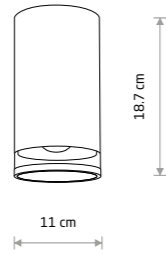

ROCK PRO 10687

**ROCK PRO**

painting aluminum, plastic PC

■ 10687

● 1xE27, max 25W only LED

IP44

ROCK PRO 10686

**ROCK PRO**

painting aluminum, plastic PC

■ 10686

● 1xE27, max 25W only LED

IP44

ROCK PRO 10688

**ROCK PRO**

painting aluminum, plastic PC

■ 10688

● 2xE27, max 25W only LED

IP44

ROCK PRO 10687