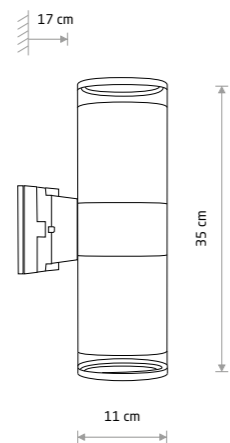

ROCK PRO 10687

**ROCK PRO**

painting aluminum, plastic PC

■ 10687

● 1xE27, max 25W only LED

IP44

ROCK PRO 10686

**ROCK PRO**

painting aluminum, plastic PC

■ 10686

● 1xE27, max 25W only LED

IP44

ROCK PRO 10688

**ROCK PRO**

painting aluminum, plastic PC

■ 10688

● 2xE27, max 25W only LED

IP44

ROCK PRO 10687