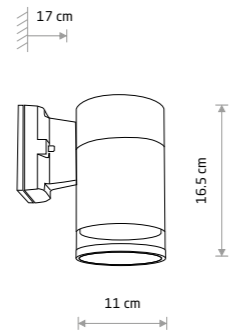

ROCK PRO 10687

**ROCK PRO**

painting aluminum, plastic PC

■ 10687

● 1xE27, max 25W only LED

IP44

ROCK PRO 10686

**ROCK PRO**

painting aluminum, plastic PC

■ 10686

● 1xE27, max 25W only LED

IP44

ROCK PRO 10688

**ROCK PRO**

painting aluminum, plastic PC

■ 10688

● 2xE27, max 25W only LED

IP44

ROCK PRO 10687