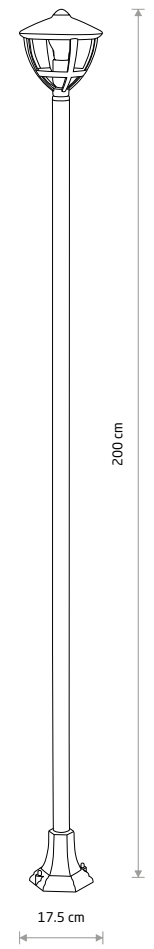

ANA 10499

ANA 10500

AMELIA 10495

AMELIA 10496

ANA
painted aluminum, plastic PC

■ 10499

🔌 1xE27, max 10W only LED

IP44

ANA
painted aluminum, plastic PC

■ 10500

🔌 1xE27, max 10W only LED

IP44

ANA
painted aluminum, plastic PC

■ 10501

🔌 1xE27, max 10W only LED

IP44

ANA
painted aluminum, plastic PC

■ 10502

🔌 1xE27, max 10W only LED

IP44

AMELIA
painted aluminum, plastic PC

■ 10495

🔌 1xE27, max 10W only LED

IP44

AMELIA
painted aluminum, plastic PC

■ 10496

🔌 1xE27, max 10W only LED

IP44

AMELIA
painted aluminum, plastic PC

■ 10497

🔌 1xE27, max 10W only LED

IP44