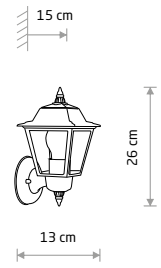

ANA 10499

ANA 10500

AMELIA 10495

AMELIA 10496

ANA
painted aluminum, plastic PC

■ 10499

🔌 1xE27, max 10W only LED

IP44

ANA
painted aluminum, plastic PC

■ 10500

🔌 1xE27, max 10W only LED

IP44

ANA
painted aluminum, plastic PC

■ 10501

🔌 1xE27, max 10W only LED

IP44

AMELIA
painted aluminum, plastic PC

■ 10496

🔌 1xE27, max 10W only LED

IP44

AMELIA
painted aluminum, plastic PC

■ 10497

🔌 1xE27, max 10W only LED

IP44

AMELIA
painted aluminum, plastic PC

■ 10498

🔌 1xE27, max 10W only LED

IP44