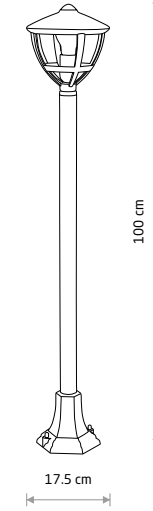

ANA 10499

ANA 10500

AMELIA 10495

AMELIA 10496

ANA
painted aluminum, plastic PC

■ 10499

🔌 1xE27, max 10W only LED

IP44

ANA
painted aluminum, plastic PC

■ 10500

🔌 1xE27, max 10W only LED

IP44

ANA
painted aluminum, plastic PC

■ 10501

🔌 1xE27, max 10W only LED

IP44

ANA
painted aluminum, plastic PC

■ 10502

🔌 1xE27, max 10W only LED

IP44

AMELIA
painted aluminum, plastic PC

■ 10495

🔌 1xE27, max 10W only LED

IP44

AMELIA
painted aluminum, plastic PC

■ 10498

🔌 1xE27, max 10W only LED

IP44