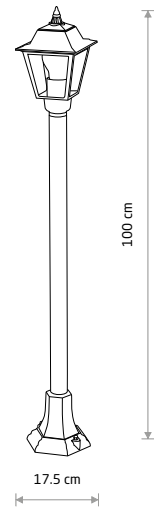

ANA 10499

ANA 10500

AMELIA 10495

AMELIA 10496

ANA
painted aluminum, plastic PC

■ 10499

🔌 1xE27, max 10W only LED

IP44

ANA
painted aluminum, plastic PC

■ 10500

🔌 1xE27, max 10W only LED

IP44

ANA
painted aluminum, plastic PC

■ 10501

🔌 1xE27, max 10W only LED

IP44

ANA
painted aluminum, plastic PC

■ 10502

🔌 1xE27, max 10W only LED

IP44

AMELIA
painted aluminum, plastic PC

■ 10495

🔌 1xE27, max 10W only LED

IP44

AMELIA
painted aluminum, plastic PC

■ 10498

🔌 1xE27, max 10W only LED

IP44