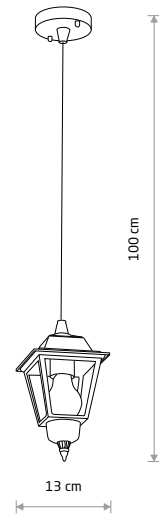

ANA 10499

ANA 10500

AMELIA 10495

AMELIA 10496

ANA
painted aluminum, plastic PC

■ 10499

🔌 1xE27, max 10W only LED

IP44

ANA
painted aluminum, plastic PC

■ 10500

🔌 1xE27, max 10W only LED

IP44

ANA
painted aluminum, plastic PC

■ 10501

🔌 1xE27, max 10W only LED

IP44

ANA
painted aluminum, plastic PC

■ 10502

🔌 1xE27, max 10W only LED

IP44

AMELIA
painted aluminum, plastic PC

■ 10495

🔌 1xE27, max 10W only LED

IP44

AMELIA
painted aluminum, plastic PC

■ 10498

🔌 1xE27, max 10W only LED

IP44