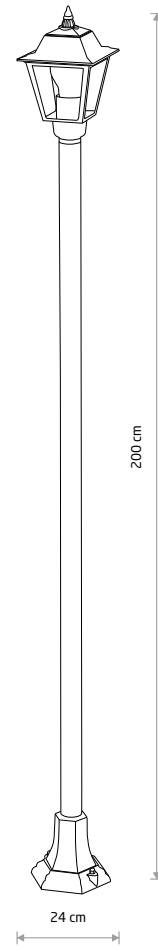

ANA 10499

ANA 10500

AMELIA 10495

AMELIA 10496

ANA
painted aluminum, plastic PC

■ 10499

🔌 1xE27, max 10W only LED

IP44

ANA
painted aluminum, plastic PC

■ 10500

🔌 1xE27, max 10W only LED

IP44

ANA
painted aluminum, plastic PC

■ 10501

🔌 1xE27, max 10W only LED

IP44

ANA
painted aluminum, plastic PC

■ 10502

🔌 1xE27, max 10W only LED

IP44

AMELIA
painted aluminum, plastic PC

■ 10495

🔌 1xE27, max 10W only LED

IP44