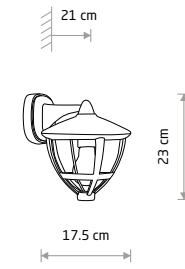

ANA 10499

ANA 10500

AMELIA 10495

AMELIA 10496

ANA
painted aluminum, plastic PC

■ 10499

🔌 1xE27, max 10W only LED

IP44

ANA
painted aluminum, plastic PC

■ 10500

🔌 1xE27, max 10W only LED

IP44

ANA
painted aluminum, plastic PC

■ 10501

🔌 1xE27, max 10W only LED

IP44

AMELIA
painted aluminum, plastic PC

■ 10496

🔌 1xE27, max 10W only LED

IP44

AMELIA
painted aluminum, plastic PC

■ 10497

🔌 1xE27, max 10W only LED

IP44

AMELIA
painted aluminum, plastic PC

■ 10498

🔌 1xE27, max 10W only LED

IP44