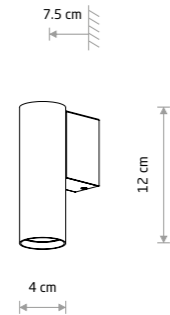

FOURTY WALL S 10746

FOURTY WALL S

painted steel

10746 10747

10888 10889

1xGU10 R35, max 10W only LED

solid brass, painted steel

10748

1xGU10 R35, max 10W only LED

FOURTY WALL XL

painted steel

10758 10759

10892 10893

2xGU10 R35, max 10W only LED

solid brass, painted steel

10760

2xGU10 R35, max 10W only LED

FOURTY WALL M 10891

FOURTY WALL M

painted steel

10752 10753

10890 10891

2xGU10 R35, max 10W only LED

solid brass, painted steel