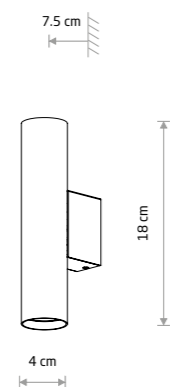

FOURTY WALL S 10746

FOURTY WALL S

painted steel

10746 10747

10888 10889

1xGU10 R35, max 10W only LED

solid brass, painted steel

10748

1xGU10 R35, max 10W only LED

FOURTY WALL XL

painted steel

10758 10759

10892 10893

2xGU10 R35, max 10W only LED

solid brass, painted steel

10760

2xGU10 R35, max 10W only LED

FOURTY WALL M 10891

FOURTY WALL M

painted steel

10752 10753

10890 10891

2xGU10 R35, max 10W only LED

solid brass, painted steel