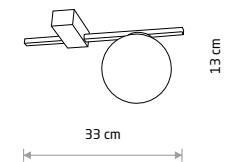

PIK
painted aluminum, glass

10299
1xG9, max 12W only LED