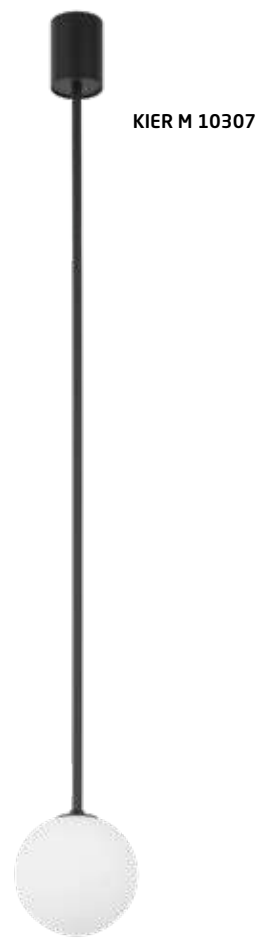

KIER L 10308

KIER M
painted steel, glass

10307 10306
1xG9, max 12W only LED

KIER M 10307

KIER L
painted steel, glass

10310 10308
1xG9, max 12W only LED

KIER S
painted steel, glass

10302 10623
1xG9, max 12W

PIK 10301

PIK
painted aluminum, glass

10299
1xG9, max 12W only LED

PIK
painted aluminum, glass

10300
2xG9, max 12W only LED

PIK
painted aluminum, glass

10301
3xG9, max 12W only LED