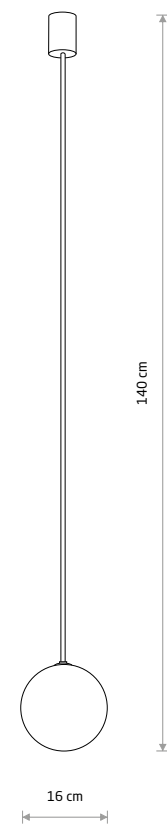

KIER L 10308

KIER M
painted steel, glass

10307 10306
1xG9, max 12W only LED

KIER M 10307

KIER L
painted steel, glass

10310 10308
1xG9, max 12W only LED

KIER S
painted steel, glass

10302 10623
1xG9, max 12W

PIK 10301

PIK
painted aluminum, glass

10299
1xG9, max 12W only LED

PIK
painted aluminum, glass

10300
2xG9, max 12W only LED

PIK
painted aluminum, glass

10301
3xG9, max 12W only LED