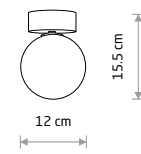

KIER L 10308

KIER M
painted steel, glass

10307 10306
1xG9, max 12W only LED

KIER M 10307

KIER L
painted steel, glass

10310 10308
1xG9, max 12W only LED

KIER S
painted steel, glass

10302 10623
1xG9, max 12W

PIK 10301

PIK
painted aluminum, glass

10299
1xG9, max 12W only LED

PIK
painted aluminum, glass

10300
2xG9, max 12W only LED

PIK
painted aluminum, glass

10301
3xG9, max 12W only LED