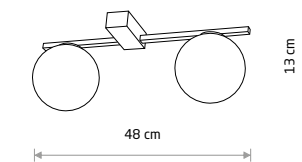

PIK
painted aluminum, glass

10300
2xG9, max 12W only LED