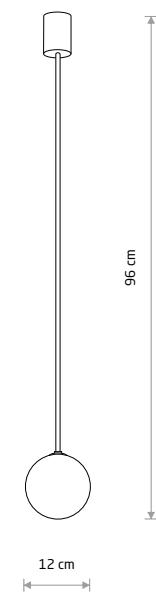

KIER L 10308

KIER M
painted steel, glass

10307 10306
1xG9, max 12W only LED

KIER M 10307

KIER L
painted steel, glass

10310 10308
1xG9, max 12W only LED

KIER S
painted steel, glass

10302 10623
1xG9, max 12W

PIK 10301

PIK
painted aluminum, glass

10299
1xG9, max 12W only LED

PIK
painted aluminum, glass

10300
2xG9, max 12W only LED

PIK
painted aluminum, glass

10301
3xG9, max 12W only LED