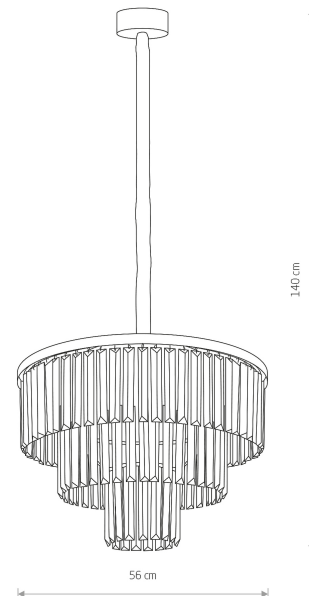

LUMINAIRE MODEL

**CRISTAL M
7616**CATALOGUE GROUP
COUNTRY OF ORIGIN**KATALOG 2022
MADE IN POLAND**

LIGHT SOURCE **E14**
 LIGHT SOURCES TYPE **Replaceable**
 MAXIMUM WATTAGE **40W**
 LAMP INCLUDES SOURCE OF LIGHT **No**
 NUMBER OF LIGHT SOURCES **9**
 IP **IP20**
 PRZEZNACZENIE **Wewnętrzna**

PACKAGE DIMENSIONS (L/W/H) **57cm/57cm/30cm**

WEIGHT NETTO/BR **8kg/10,82kg**

ASSEMBLY METHOD **Hanger**

LEADING/SUPPLEMENTARY COLOR **Transparent, Black**

MATERIALS **Crystal, Painted steel**

STYLE **Glamour**

ELECTRICAL SECURITY CLASS **I**

POWER SUPPLY **220-230V/50/60Hz**

DIMENSIONS

5 903139761697

Nowodvorski
LIGHTING

CATALOGUE CARD

LUMINAIRE MODEL

CRISTAL M