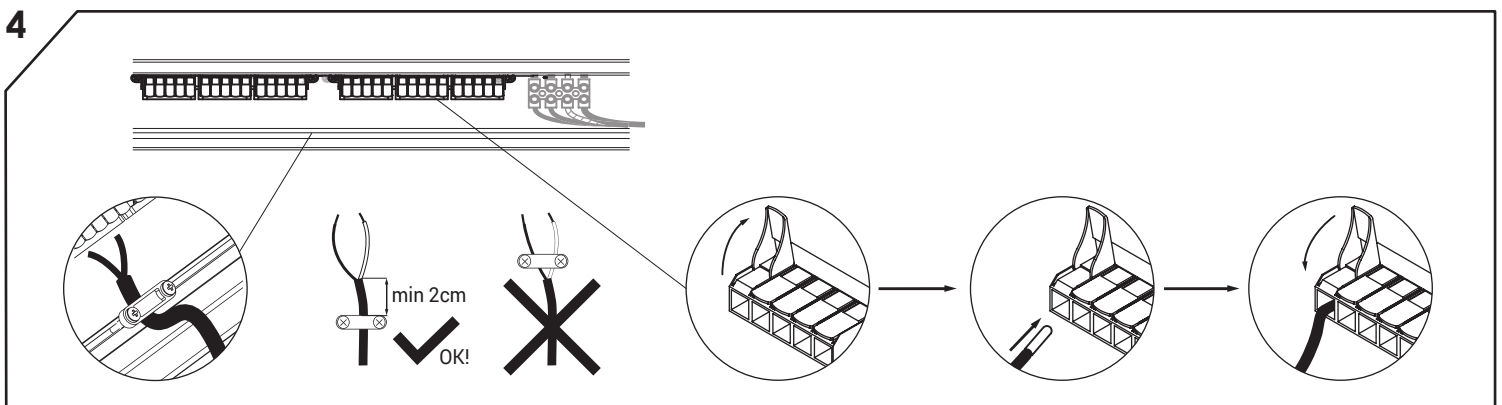

**WARNING!** THIS CANOPY IS DESIGNED TO WORK ONLY WITH CAMELEON CABLES AND CAMELEON SHADES.  
 THE FIXTURE MAY ONLY BE INSTALLED AND CONNECTED BY PERSONS QUALIFIED FOR WORK WITH ELECTRICAL EQUIPMENT.

MAX 8

MAX 4+4

MAX 12

MAX 8+4