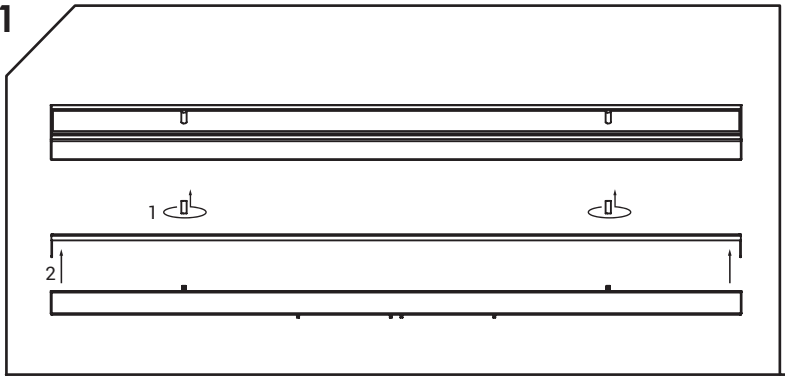

**WARNING!** THIS CANOPY IS DESIGNED TO WORK ONLY WITH CAMELEON CABLES AND CAMELEON SHADES.  
 THE FIXTURE MAY ONLY BE INSTALLED AND CONNECTED BY PERSONS QUALIFIED FOR WORK WITH ELECTRICAL EQUIPMENT.

MAX 8

MAX 4+4

MAX 12

MAX 8+4