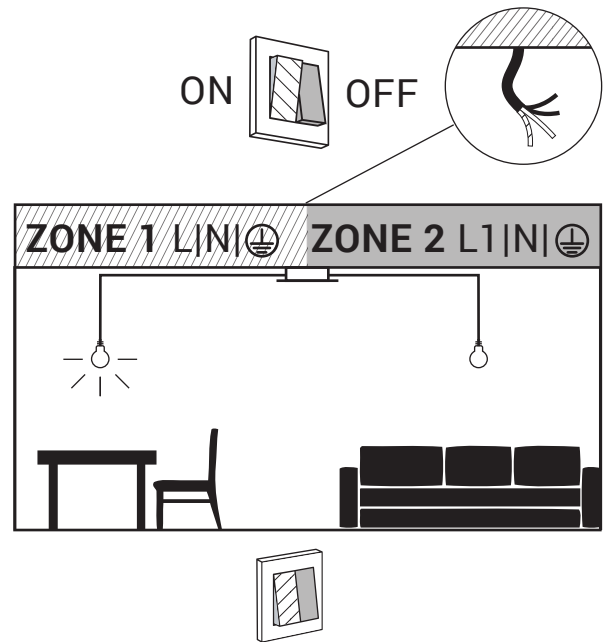

**WARNING!** THIS CANOPY IS DESIGNED TO WORK ONLY WITH CAMELEON CABLES AND CAMELEON SHADES.  
 THE FIXTURE MAY ONLY BE INSTALLED AND CONNECTED BY PERSONS QUALIFIED FOR WORK WITH ELECTRICAL EQUIPMENT.

MAX 8