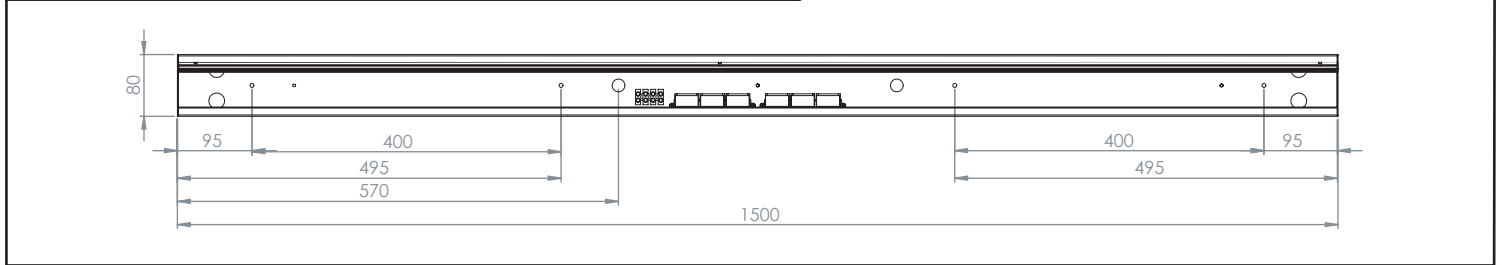

**WARNING!** THIS CANOPY IS DESIGNED TO WORK ONLY WITH CAMELEON CABLES AND CAMELEON SHADES.  
 THE FIXTURE MAY ONLY BE INSTALLED AND CONNECTED BY PERSONS QUALIFIED FOR WORK WITH ELECTRICAL EQUIPMENT.

MAX 8

MAX 4+4

MAX 12

MAX 8+4