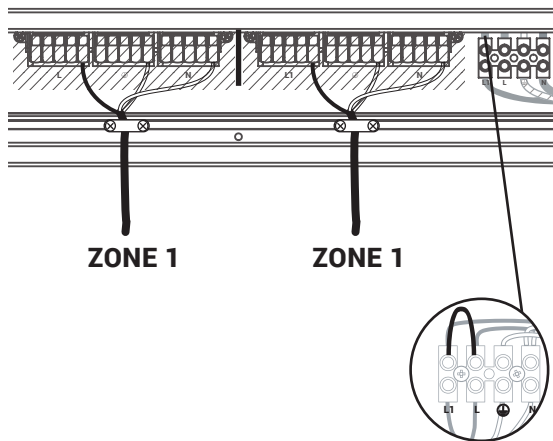

**WARNING!** THIS CANOPY IS DESIGNED TO WORK ONLY WITH CAMELEON CABLES AND CAMELEON SHADES.  
 THE FIXTURE MAY ONLY BE INSTALLED AND CONNECTED BY PERSONS QUALIFIED FOR WORK WITH ELECTRICAL EQUIPMENT.

MAX 8

MAX 4+4

MAX 12

MAX 8+4