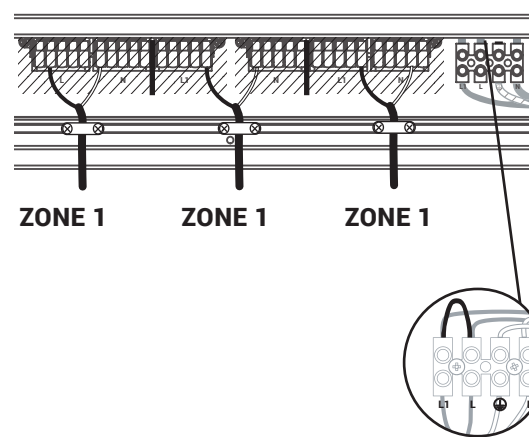

**WARNING!** THIS CANOPY IS DESIGNED TO WORK ONLY WITH CAMELEON CABLES AND CAMELEON SHADES.  
 THE FIXTURE MAY ONLY BE INSTALLED AND CONNECTED BY PERSONS QUALIFIED FOR WORK WITH ELECTRICAL EQUIPMENT.

MAX 8

MAX 4+4

MAX 12

MAX 8+4