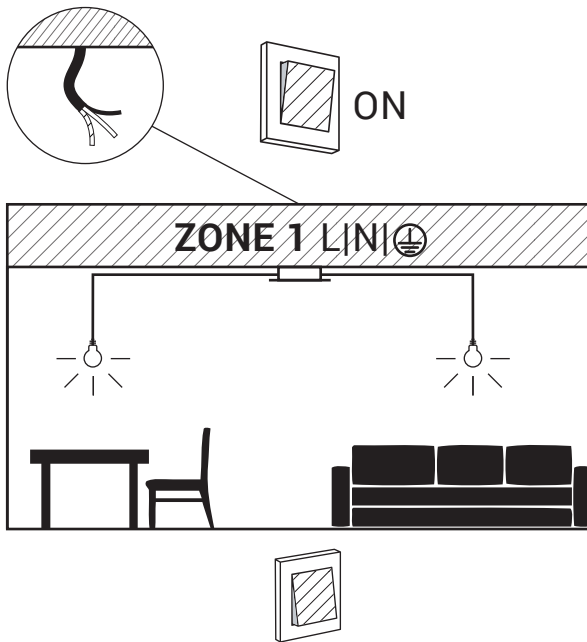

**WARNING!** THIS CANOPY IS DESIGNED TO WORK ONLY WITH CAMELEON CABLES AND CAMELEON SHADES.  
 THE FIXTURE MAY ONLY BE INSTALLED AND CONNECTED BY PERSONS QUALIFIED FOR WORK WITH ELECTRICAL EQUIPMENT.

MAX 8