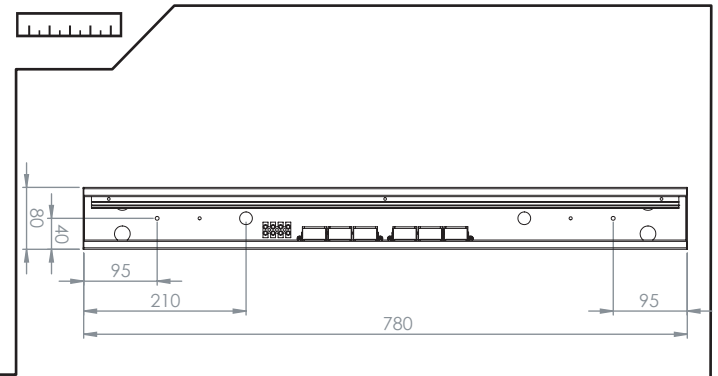

**WARNING!** THIS CANOPY IS DESIGNED TO WORK ONLY WITH CAMELEON CABLES AND CAMELEON SHADES.  
 THE FIXTURE MAY ONLY BE INSTALLED AND CONNECTED BY PERSONS QUALIFIED FOR WORK WITH ELECTRICAL EQUIPMENT.

MAX 8

MAX 4+4

MAX 12

MAX 8+4