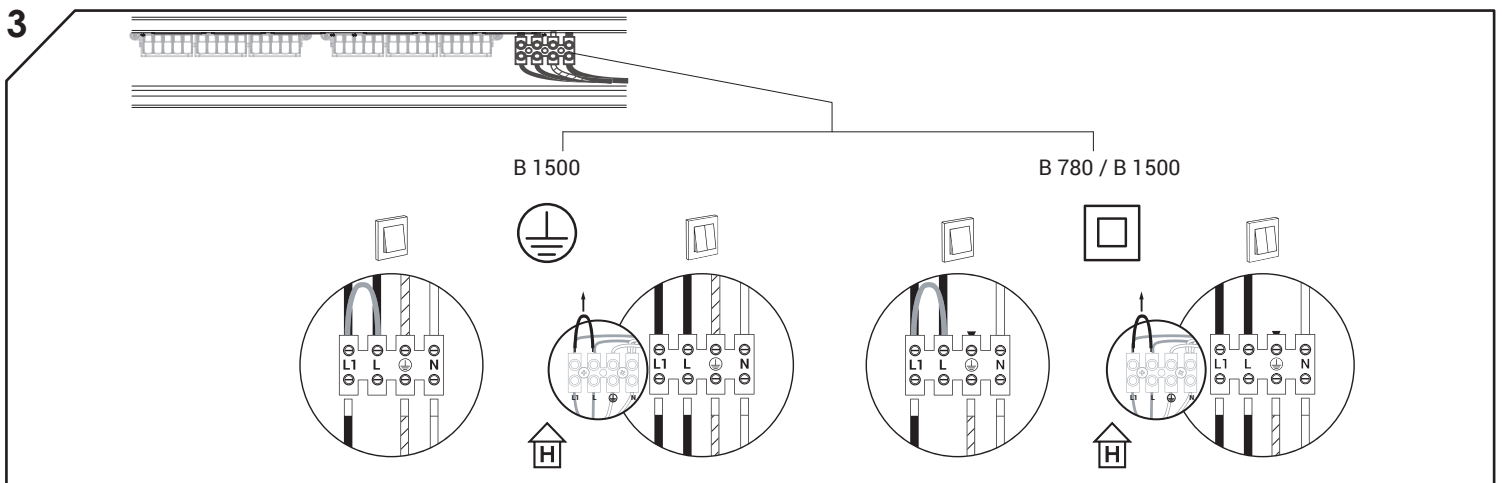

**WARNING!** THIS CANOPY IS DESIGNED TO WORK ONLY WITH CAMELEON CABLES AND CAMELEON SHADES.  
 THE FIXTURE MAY ONLY BE INSTALLED AND CONNECTED BY PERSONS QUALIFIED FOR WORK WITH ELECTRICAL EQUIPMENT.

MAX 8

MAX 4+4

MAX 12

MAX 8+4