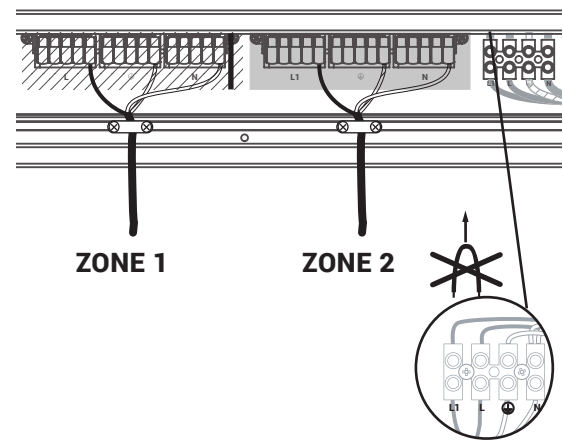

**WARNING!** THIS CANOPY IS DESIGNED TO WORK ONLY WITH CAMELEON CABLES AND CAMELEON SHADES.  
 THE FIXTURE MAY ONLY BE INSTALLED AND CONNECTED BY PERSONS QUALIFIED FOR WORK WITH ELECTRICAL EQUIPMENT.

MAX 8

MAX 4+4

MAX 12

MAX 8+4