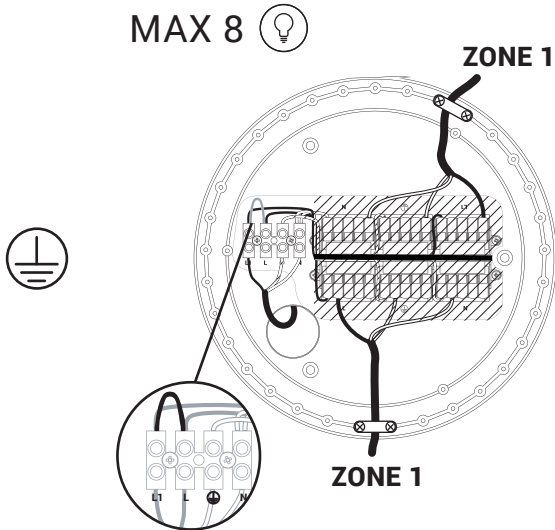

WARNING! THIS CANOPY IS DESIGNED TO WORK ONLY WITH CAMELEON CABLES AND CAMELEON SHADES.
 THE FIXTURE MAY ONLY BE INSTALLED AND CONNECTED BY PERSONS QUALIFIED FOR WORK WITH ELECTRICAL EQUIPMENT.

CANOPY A

⊕

4

min 2cm

OK!

5

MAX 8

MAX 4+4

MAX 12