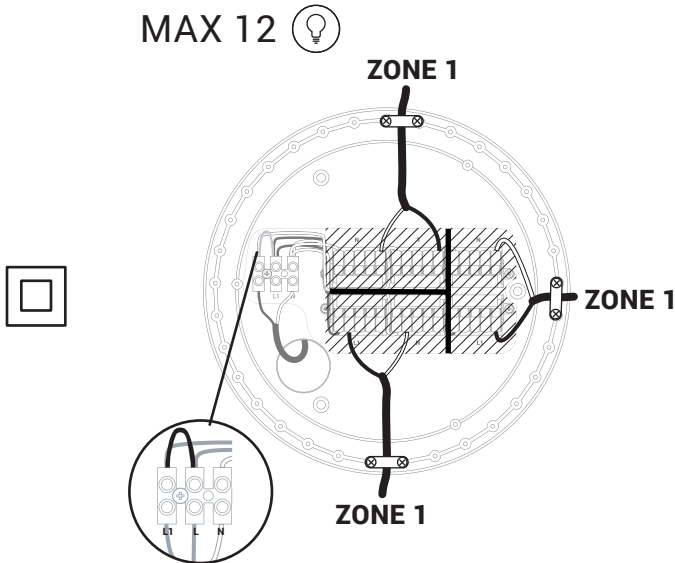

WARNING! THIS CANOPY IS DESIGNED TO WORK ONLY WITH CAMELEON CABLES AND CAMELEON SHADES.
 THE FIXTURE MAY ONLY BE INSTALLED AND CONNECTED BY PERSONS QUALIFIED FOR WORK WITH ELECTRICAL EQUIPMENT.

CANOPY A

⊕

4

min 2cm

OK!

5

MAX 8

MAX 4+4

MAX 12

MAX 8+4