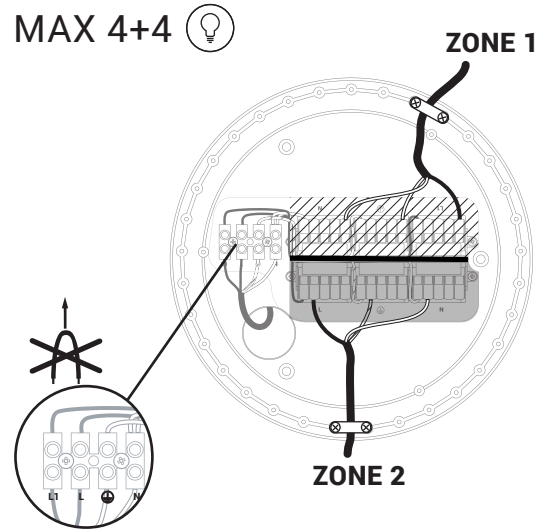

WARNING! THIS CANOPY IS DESIGNED TO WORK ONLY WITH CAMELEON CABLES AND CAMELEON SHADES.
 THE FIXTURE MAY ONLY BE INSTALLED AND CONNECTED BY PERSONS QUALIFIED FOR WORK WITH ELECTRICAL EQUIPMENT.

CANOPY A

⊕

4

min 2cm

OK!

5

MAX 8

MAX 4+4

MAX 12