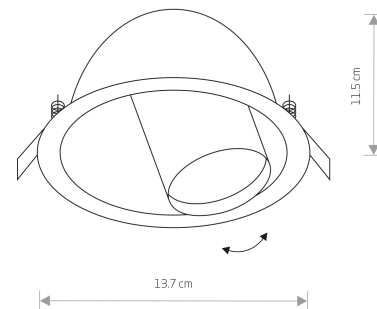

LUMINAIRE MODEL	DOT 8826	CATALOGUE GROUP	KATALOG 2022
		COUNTRY OF ORIGIN	MADE IN POLAND
LIGHT SOURCE	GU10		
LIGHT SOURCES TYPE	Replaceable		
MAXIMUM WATTAGE	10W only LED		
LAMP INCLUDES SOURCE OF LIGHT	No		
NUMBER OF LIGHT SOURCES	1		
IP	IP20		
	Interior use		
PACKAGE DIMENSIONS (L/W/H)	13.5cm/13.5cm/14.5cm		
NET/GROSS WEIGHT	0.45kg/0.54kg		
ASSEMBLY METHOD	Recessed assembly		
LEADING/SUPPLEMENTARY COLOR	Black		
MATERIALS	Painted steel		
STYLE	Modern		
ELECTRICAL SECURITY CLASS	I	DIMENSIONS	
POWER SUPPLY	~220-230V/50/60Hz		

**CUT OUT**

HOLE SHAPE	Round
HOLE DIMENSIONS	fi.12.9cm