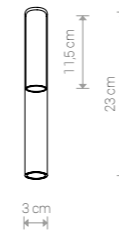

CAMELEON STRAW S

glass, painted steel / szkło, stal laskierowana /
стекло, лакированная сталь

8400 ● TR/BL 8536 ○ TR/WH

works with / zastosuj z /
применять с

1x CAMELEON CABLE G9

glass, brass / szkło, mosiądz /
стекло, латунь

8401 ● TR/BS

works with / zastosuj z /
применять с

1x CAMELEON CABLE G9