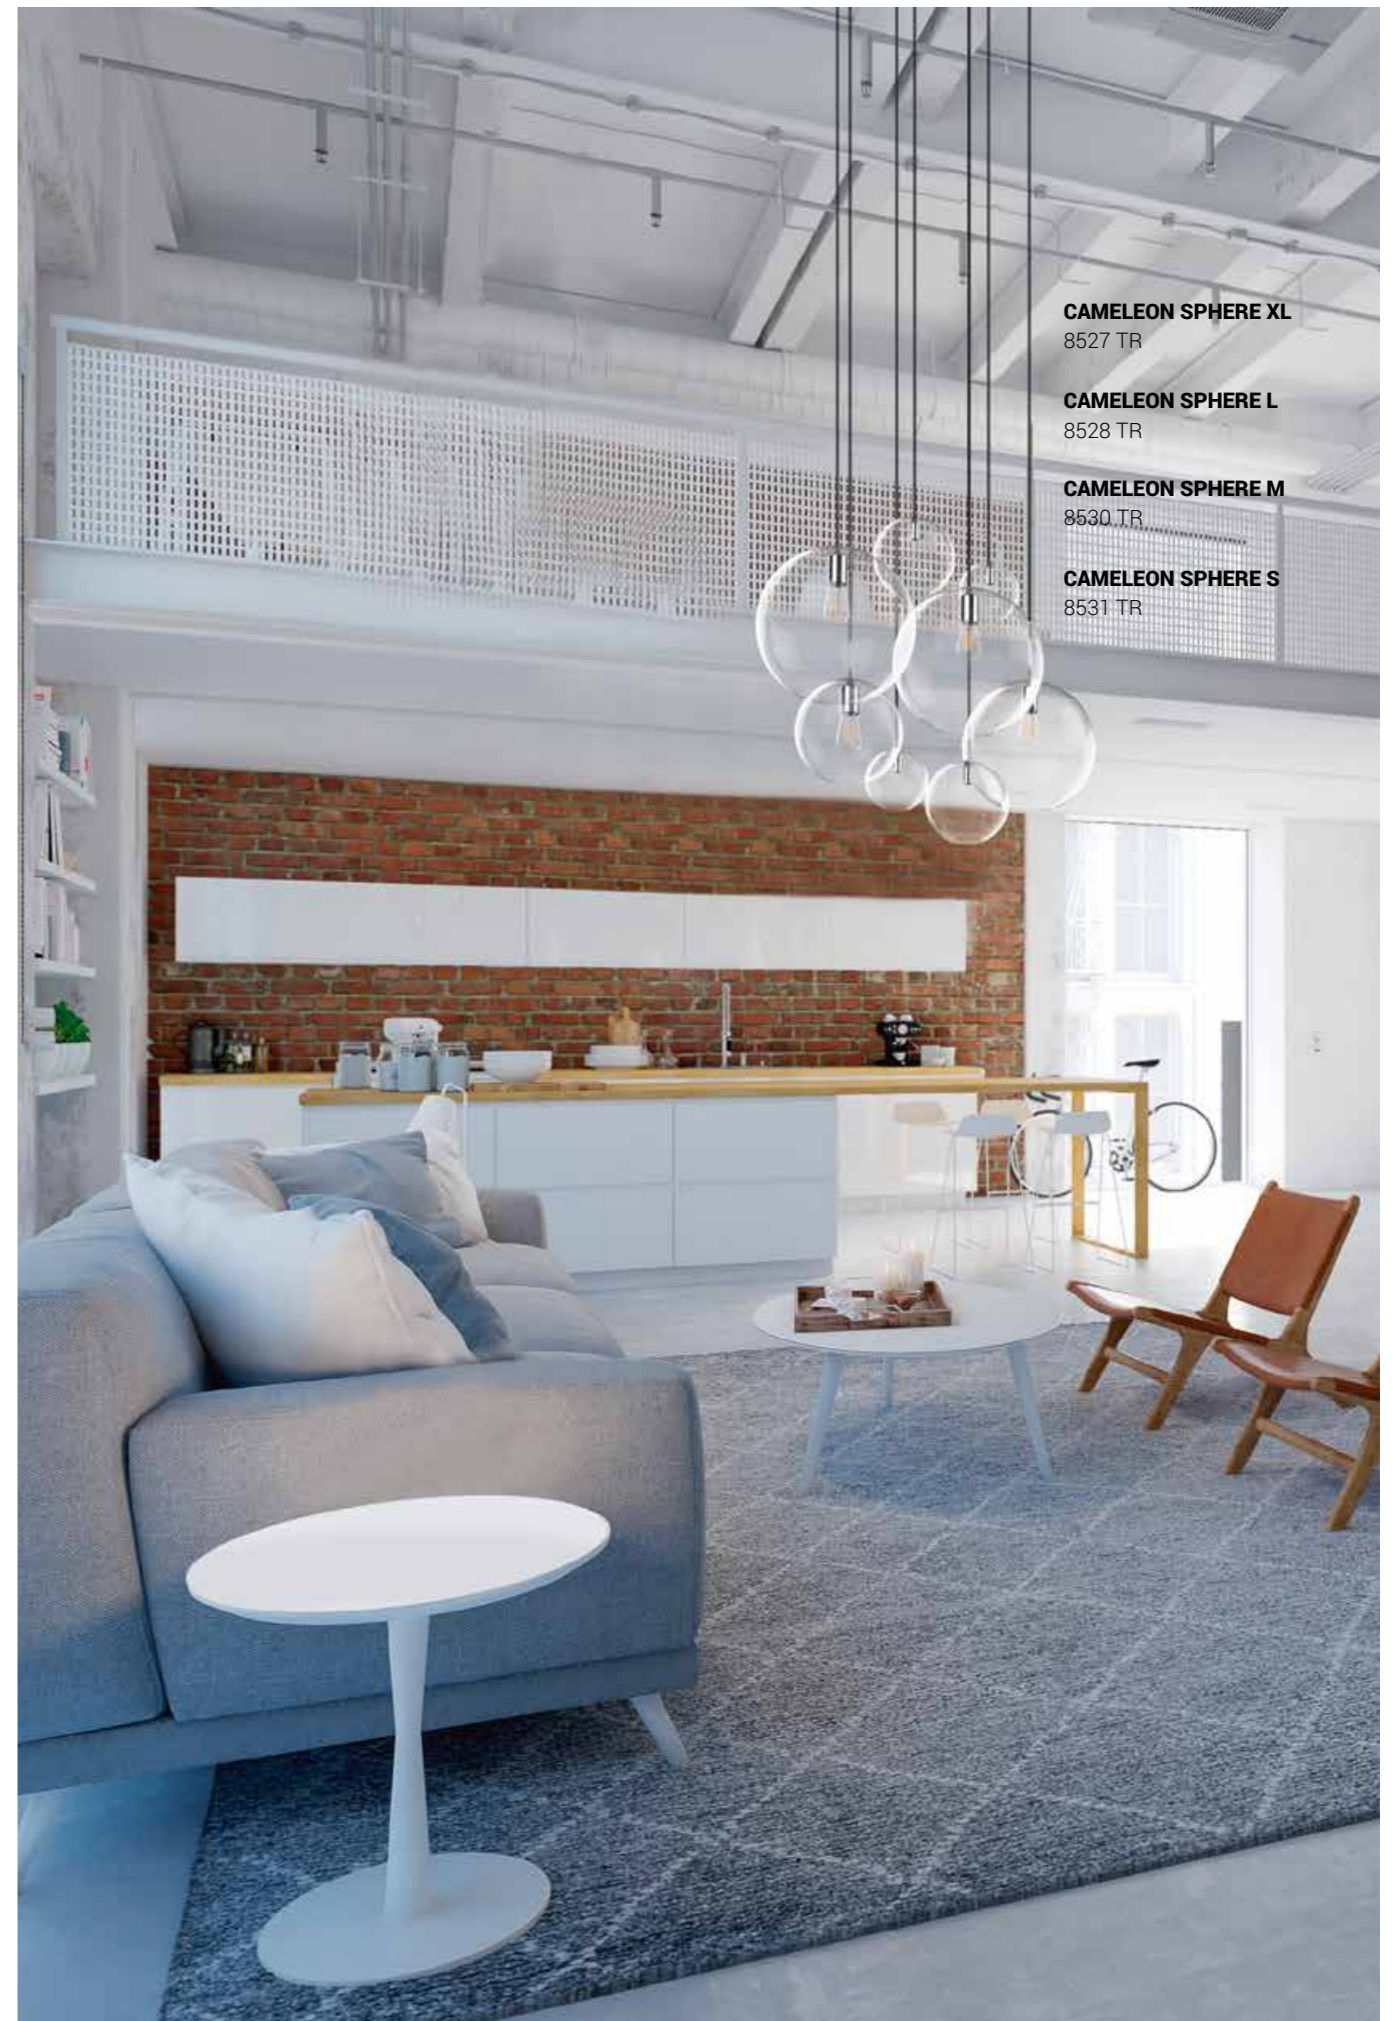

CAMELEON SPHERE XL
8527 TR

CAMELEON SPHERE L
8528 TR

CAMELEON SPHERE M
8530 TR

CAMELEON SPHERE S
8531 TR