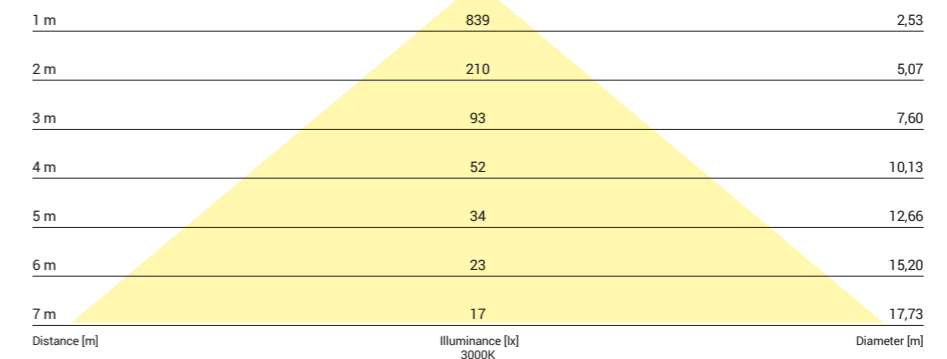

# CL KOS LED 24W

cut out  $\varnothing$  200 mm

LUMINOUS INTENSITY DISTRIBUTION DIAGRAM

Luminous intensity [cd]  
C0-C180 —  
C90-C270 —

Beam cone diagram  
Beam angle 100°

8775, 24W, 3000K, beam angle 100°

LUMINOUS INTENSITY DISTRIBUTION DIAGRAM

Luminous intensity [cd]  
C0-C180 —  
C90-C270 —

Beam cone diagram  
Beam angle 100°

8774, 24W, 4000K, beam angle 100°

# CL KOS LED 24W

PC / PC / PC

8775 ○ WH - 3000K

8774 ○ WH - 4000K

Item No.	POWER	COLOUR TEMP.	LUMEN	BEAM ANGLE	CRI	IP	LED BRAND	DRIVER BRAND	LIFETIME	WARRANTY
8775	24W	3000K	2200	100°	≥80	44	SANAN	DRIVER ON BOARD	50000h	5 YEARS
8774	24W	4000K	2200	100°	≥80	44	SANAN	DRIVER ON BOARD	50000h	5 YEARS