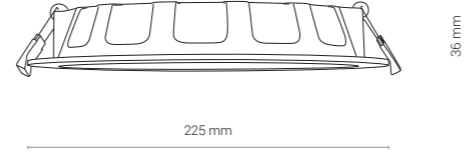

# CL KOS LED 24W

cut out  $\varnothing$  200 mm

LUMINOUS INTENSITY DISTRIBUTION DIAGRAM

Luminous intensity [cd]  
C0-C180 —  
C90-C270 —

Beam cone diagram  
Beam angle 100°

8775, 24W, 3000K, beam angle 100°

LUMINOUS INTENSITY DISTRIBUTION DIAGRAM

Luminous intensity [cd]  
C0-C180 —  
C90-C270 —

Beam cone diagram  
Beam angle 100°

8774, 24W, 4000K, beam angle 100°