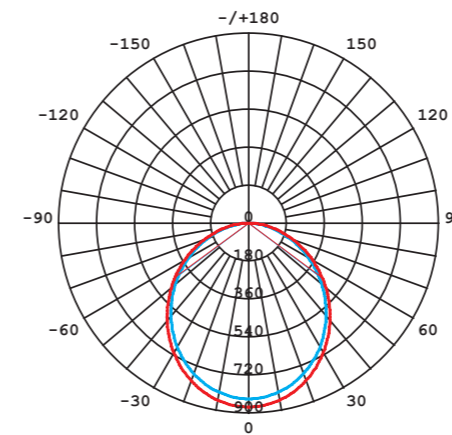

# CL KOS LED 24W

cut out  $\varnothing$  200 mm

LUMINOUS INTENSITY DISTRIBUTION DIAGRAM

Luminous intensity [cd]  
C0-C180 —  
C90-C270 —

Beam cone diagram  
Beam angle 100°

8775, 24W, 3000K, beam angle 100°

LUMINOUS INTENSITY DISTRIBUTION DIAGRAM

Luminous intensity [cd]  
C0-C180 —  
C90-C270 —

Beam cone diagram  
Beam angle 100°

8774, 24W, 4000K, beam angle 100°

# CL KOS LED 24W

PC / PC / PC

8775 ○ WH - 3000K

8774 ○ WH - 4000K

Item No.	POWER	COLOUR TEMP.	LUMEN	BEAM ANGLE	CRI	IP	LED BRAND	DRIVER BRAND	LIFETIME	WARRANTY
8775	24W	3000K	2200	100°	≥80	44	SANAN	DRIVER ON BOARD	50000h	5 YEARS
8774	24W	4000K	2200	100°	≥80	44	SANAN	DRIVER ON BOARD	50000h	5 YEARS