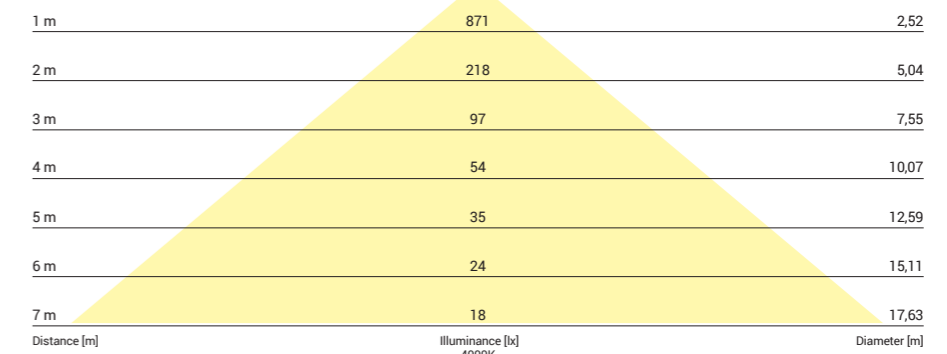

# CL KOS LED 24W

cut out  $\varnothing$  200 mm

LUMINOUS INTENSITY DISTRIBUTION DIAGRAM

Luminous intensity [cd]  
C0-C180 —  
C90-C270 —

Beam cone diagram  
Beam angle 100°

8775, 24W, 3000K, beam angle 100°

LUMINOUS INTENSITY DISTRIBUTION DIAGRAM

Luminous intensity [cd]  
C0-C180 —  
C90-C270 —

Beam cone diagram  
Beam angle 100°

8774, 24W, 4000K, beam angle 100°

# CL KOS LED 24W

PC / PC / PC

8775 ○ WH - 3000K

8774 ○ WH - 4000K

Item No.	POWER	COLOUR TEMP.	LUMEN	BEAM ANGLE	CRI	IP	LED BRAND	DRIVER BRAND	LIFETIME	WARRANTY
8775	24W	3000K	2200	100°	≥80	44	SANAN	DRIVER ON BOARD	50000h	5 YEARS
8774	24W	4000K	2200	100°	≥80	44	SANAN	DRIVER ON BOARD	50000h	5 YEARS