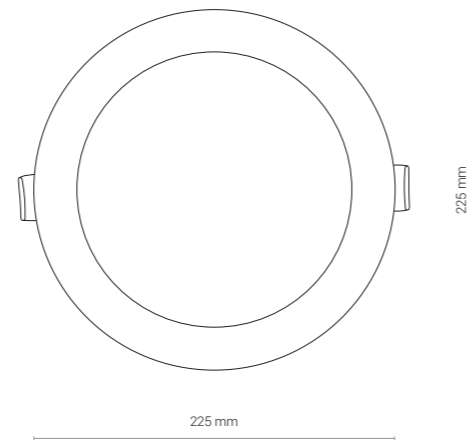

# CL KOS LED 24W

cut out  $\varnothing$  200 mm

LUMINOUS INTENSITY DISTRIBUTION DIAGRAM

Luminous intensity [cd]  
C0-C180 —  
C90-C270 —

Beam cone diagram  
Beam angle 100°

8775, 24W, 3000K, beam angle 100°

LUMINOUS INTENSITY DISTRIBUTION DIAGRAM

Luminous intensity [cd]  
C0-C180 —  
C90-C270 —

Beam cone diagram  
Beam angle 100°

8774, 24W, 4000K, beam angle 100°

# CL KOS LED 24W

PC / PC / PC

8775 ○ WH - 3000K

8774 ○ WH - 4000K

Item No.	POWER	COLOUR TEMP.	LUMEN	BEAM ANGLE	CRI	IP	LED BRAND	DRIVER BRAND	LIFETIME	WARRANTY
8775	24W	3000K	2200	100°	≥80	44	SANAN	DRIVER ON BOARD	50000h	5 YEARS
8774	24W	4000K	2200	100°	≥80	44	SANAN	DRIVER ON BOARD	50000h	5 YEARS