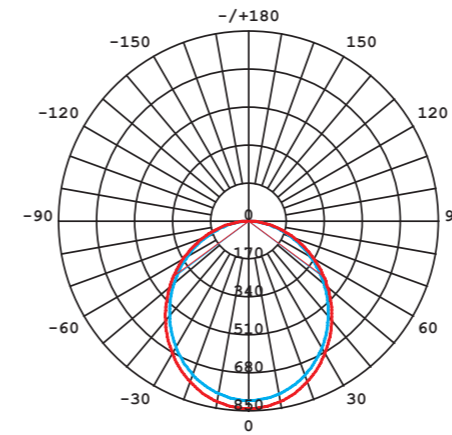

# CL KOS LED 24W

cut out  $\varnothing$  200 mm

LUMINOUS INTENSITY DISTRIBUTION DIAGRAM

Luminous intensity [cd]  
C0-C180 —  
C90-C270 —

Beam cone diagram  
Beam angle 100°

8775, 24W, 3000K, beam angle 100°

LUMINOUS INTENSITY DISTRIBUTION DIAGRAM

Luminous intensity [cd]  
C0-C180 —  
C90-C270 —

Beam cone diagram  
Beam angle 100°

8774, 24W, 4000K, beam angle 100°

# CL KOS LED 24W

PC / PC / PC

8775 ○ WH - 3000K

8774 ○ WH - 4000K

Item No.	POWER	COLOUR TEMP.	LUMEN	BEAM ANGLE	CRI	IP	LED BRAND	DRIVER BRAND	LIFETIME	WARRANTY
8775	24W	3000K	2200	100°	≥80	44	SANAN	DRIVER ON BOARD	50000h	5 YEARS
8774	24W	4000K	2200	100°	≥80	44	SANAN	DRIVER ON BOARD	50000h	5 YEARS