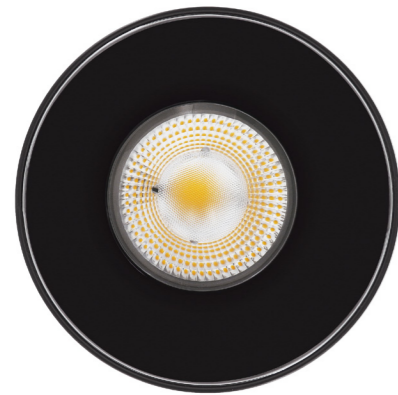

# CL IOS LED 20W

LUMINOUS INTENSITY DISTRIBUTION DIAGRAM

Luminous intensity [cd]  
C0-C180 — (red line)  
C90-C270 — (blue line)

Beam cone diagram  
Beam angle 36°

8736, 8737, 8738, 8740, 20W, 3000K, 4000K, beam angle 36°

LUMINOUS INTENSITY DISTRIBUTION DIAGRAM

Luminous intensity [cd]  
C0-C180 — (red line)  
C90-C270 — (blue line)

Beam cone diagram  
Beam angle 60°

8741, 8742, 8743, 8744, 20W, 3000K, 4000K, beam angle 60°

## CL IOS LED 20W, 36°

aluminium / aluminum / алюминий

- 8740 ○ WH - 3000K    8737 ● BL - 3000K
- 8738 ○ WH - 4000K    8736 ● BL - 4000K

## CL IOS LED 20W, 60°

aluminium / aluminum / алюминий

- 8744 ○ WH - 3000K    8742 ● BL - 3000K
- 8743 ○ WH - 4000K    8741 ● BL - 4000K

Item No.	POWER	COLOUR TEMP.	LUMEN	BEAM ANGLE	CRI	IP	LED BRAND	DRIVER BRAND	LIFETIME	WARRANTY
8744	20W	3000K	1600	60°	≥90	20	BRIGHTLUX	OSRAM	50000h	5 YEARS
8743	20W	4000K	1600	60°	≥90	20	BRIGHTLUX	OSRAM	50000h	5 YEARS
8742	20W	3000K	1600	60°	≥90	20	BRIGHTLUX	OSRAM	50000h	5 YEARS
8741	20W	4000K	1600	60°	≥90	20	BRIGHTLUX	OSRAM	50000h	5 YEARS
8740	20W	3000K	1600	36°	≥90	20	BRIGHTLUX	OSRAM	50000h	5 YEARS
8738	20W	4000K	1600	36°	≥90	20	BRIGHTLUX	OSRAM	50000h	5 YEARS
8737	20W	3000K	1600	36°	≥90	20	BRIGHTLUX	OSRAM	50000h	5 YEARS
8736	20W	4000K	1600	36°	≥90	20	BRIGHTLUX	OSRAM	50000h	5 YEARS