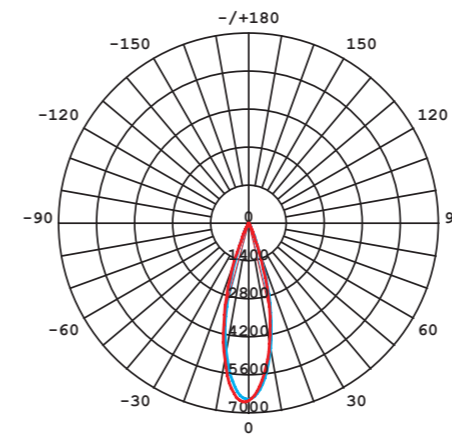

# CL IOS LED 20W

LUMINOUS INTENSITY DISTRIBUTION DIAGRAM

Luminous intensity [cd]  
C0-C180 — (red line)  
C90-C270 — (blue line)

Beam cone diagram  
Beam angle 36°

8736, 8737, 8738, 8740, 20W, 3000K, 4000K, beam angle 36°

LUMINOUS INTENSITY DISTRIBUTION DIAGRAM

Luminous intensity [cd]  
C0-C180 — (red line)  
C90-C270 — (blue line)

Beam cone diagram  
Beam angle 60°

8741, 8742, 8743, 8744, 20W, 3000K, 4000K, beam angle 60°

## CL IOS LED 20W, 36°

aluminium / aluminum / алюминий

- 8740 ○ WH - 3000K    8737 ● BL - 3000K
- 8738 ○ WH - 4000K    8736 ● BL - 4000K

## CL IOS LED 20W, 60°

aluminium / aluminum / алюминий

- 8744 ○ WH - 3000K    8742 ● BL - 3000K
- 8743 ○ WH - 4000K    8741 ● BL - 4000K

Item No.	POWER	COLOUR TEMP.	LUMEN	BEAM ANGLE	CRI	IP	LED BRAND	DRIVER BRAND	LIFETIME	WARRANTY
8744	20W	3000K	1600	60°	≥90	20	BRIGHTLUX	OSRAM	50000h	5 YEARS
8743	20W	4000K	1600	60°	≥90	20	BRIGHTLUX	OSRAM	50000h	5 YEARS
8742	20W	3000K	1600	60°	≥90	20	BRIGHTLUX	OSRAM	50000h	5 YEARS
8741	20W	4000K	1600	60°	≥90	20	BRIGHTLUX	OSRAM	50000h	5 YEARS
8740	20W	3000K	1600	36°	≥90	20	BRIGHTLUX	OSRAM	50000h	5 YEARS
8738	20W	4000K	1600	36°	≥90	20	BRIGHTLUX	OSRAM	50000h	5 YEARS
8737	20W	3000K	1600	36°	≥90	20	BRIGHTLUX	OSRAM	50000h	5 YEARS
8736	20W	4000K	1600	36°	≥90	20	BRIGHTLUX	OSRAM	50000h	5 YEARS