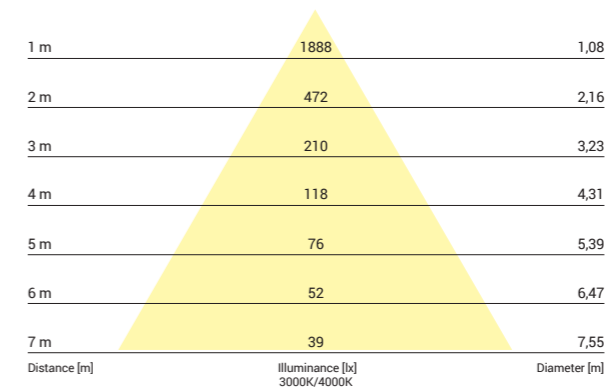

# CL IOS LED 20W

LUMINOUS INTENSITY DISTRIBUTION DIAGRAM

Luminous intensity [cd]  
C0-C180 — (red line)  
C90-C270 — (blue line)

Beam cone diagram  
Beam angle 36°

8736, 8737, 8738, 8740, 20W, 3000K, 4000K, beam angle 36°

LUMINOUS INTENSITY DISTRIBUTION DIAGRAM

Luminous intensity [cd]  
C0-C180 — (red line)  
C90-C270 — (blue line)

Beam cone diagram  
Beam angle 60°

8741, 8742, 8743, 8744, 20W, 3000K, 4000K, beam angle 60°

## CL IOS LED 20W, 36°

aluminium / aluminum / алюминий

- 8740 ○ WH - 3000K    8737 ● BL - 3000K
- 8738 ○ WH - 4000K    8736 ● BL - 4000K

## CL IOS LED 20W, 60°

aluminium / aluminum / алюминий

- 8744 ○ WH - 3000K    8742 ● BL - 3000K
- 8743 ○ WH - 4000K    8741 ● BL - 4000K

Item No.	POWER	COLOUR TEMP.	LUMEN	BEAM ANGLE	CRI	IP	LED BRAND	DRIVER BRAND	LIFETIME	WARRANTY
8744	20W	3000K	1600	60°	≥90	20	BRIGHTLUX	OSRAM	50000h	5 YEARS
8743	20W	4000K	1600	60°	≥90	20	BRIGHTLUX	OSRAM	50000h	5 YEARS
8742	20W	3000K	1600	60°	≥90	20	BRIGHTLUX	OSRAM	50000h	5 YEARS
8741	20W	4000K	1600	60°	≥90	20	BRIGHTLUX	OSRAM	50000h	5 YEARS
8740	20W	3000K	1600	36°	≥90	20	BRIGHTLUX	OSRAM	50000h	5 YEARS
8738	20W	4000K	1600	36°	≥90	20	BRIGHTLUX	OSRAM	50000h	5 YEARS
8737	20W	3000K	1600	36°	≥90	20	BRIGHTLUX	OSRAM	50000h	5 YEARS
8736	20W	4000K	1600	36°	≥90	20	BRIGHTLUX	OSRAM	50000h	5 YEARS