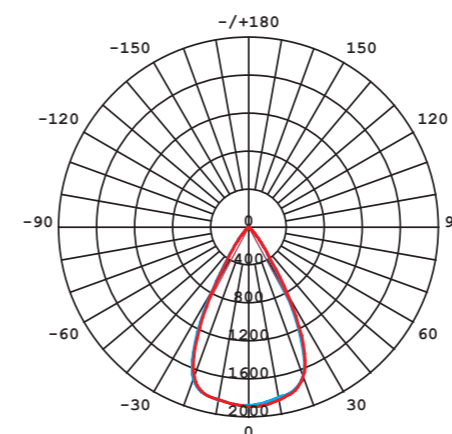

# CL IOS LED 20W

LUMINOUS INTENSITY DISTRIBUTION DIAGRAM

Luminous intensity [cd]  
C0-C180 — (red line)  
C90-C270 — (blue line)

Beam cone diagram  
Beam angle 36°

8736, 8737, 8738, 8740, 20W, 3000K, 4000K, beam angle 36°

LUMINOUS INTENSITY DISTRIBUTION DIAGRAM

Luminous intensity [cd]  
C0-C180 — (red line)  
C90-C270 — (blue line)

Beam cone diagram  
Beam angle 60°

8741, 8742, 8743, 8744, 20W, 3000K, 4000K, beam angle 60°

## CL IOS LED 20W, 36°

aluminium / aluminum / алюминий

- 8740 ○ WH - 3000K    8737 ● BL - 3000K
- 8738 ○ WH - 4000K    8736 ● BL - 4000K

## CL IOS LED 20W, 60°

aluminium / aluminum / алюминий

- 8744 ○ WH - 3000K    8742 ● BL - 3000K
- 8743 ○ WH - 4000K    8741 ● BL - 4000K

Item No.	POWER	COLOUR TEMP.	LUMEN	BEAM ANGLE	CRI	IP	LED BRAND	DRIVER BRAND	LIFETIME	WARRANTY
8744	20W	3000K	1600	60°	≥90	20	BRIGHTLUX	OSRAM	50000h	5 YEARS
8743	20W	4000K	1600	60°	≥90	20	BRIGHTLUX	OSRAM	50000h	5 YEARS
8742	20W	3000K	1600	60°	≥90	20	BRIGHTLUX	OSRAM	50000h	5 YEARS
8741	20W	4000K	1600	60°	≥90	20	BRIGHTLUX	OSRAM	50000h	5 YEARS
8740	20W	3000K	1600	36°	≥90	20	BRIGHTLUX	OSRAM	50000h	5 YEARS
8738	20W	4000K	1600	36°	≥90	20	BRIGHTLUX	OSRAM	50000h	5 YEARS
8737	20W	3000K	1600	36°	≥90	20	BRIGHTLUX	OSRAM	50000h	5 YEARS
8736	20W	4000K	1600	36°	≥90	20	BRIGHTLUX	OSRAM	50000h	5 YEARS