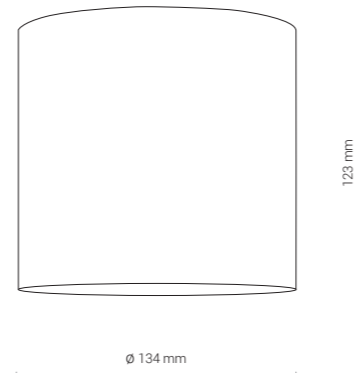

# CL IOS LED 20W

LUMINOUS INTENSITY DISTRIBUTION DIAGRAM

Luminous intensity [cd]  
C0-C180 — (red line)  
C90-C270 — (blue line)

Beam cone diagram  
Beam angle 36°

8736, 8737, 8738, 8740, 20W, 3000K, 4000K, beam angle 36°

LUMINOUS INTENSITY DISTRIBUTION DIAGRAM

Luminous intensity [cd]  
C0-C180 — (red line)  
C90-C270 — (blue line)

Beam cone diagram  
Beam angle 60°

8741, 8742, 8743, 8744, 20W, 3000K, 4000K, beam angle 60°

## CL IOS LED 20W, 36°

aluminium / aluminum / алюминий

- 8740 ○ WH - 3000K    8737 ● BL - 3000K
- 8738 ○ WH - 4000K    8736 ● BL - 4000K