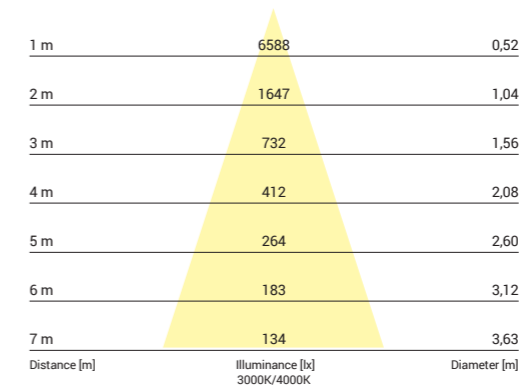

# CL IOS LED 20W

LUMINOUS INTENSITY DISTRIBUTION DIAGRAM

Luminous intensity [cd]  
C0-C180 — (red line)  
C90-C270 — (blue line)

Beam cone diagram  
Beam angle 36°

8736, 8737, 8738, 8740, 20W, 3000K, 4000K, beam angle 36°

LUMINOUS INTENSITY DISTRIBUTION DIAGRAM

Luminous intensity [cd]  
C0-C180 — (red line)  
C90-C270 — (blue line)

Beam cone diagram  
Beam angle 60°

8741, 8742, 8743, 8744, 20W, 3000K, 4000K, beam angle 60°

## CL IOS LED 20W, 36°

aluminium / aluminum / алюминий

- 8740 ○ WH - 3000K    8737 ● BL - 3000K
- 8738 ○ WH - 4000K    8736 ● BL - 4000K

## CL IOS LED 20W, 60°

aluminium / aluminum / алюминий

- 8744 ○ WH - 3000K    8742 ● BL - 3000K
- 8743 ○ WH - 4000K    8741 ● BL - 4000K

Item No.	POWER	COLOUR TEMP.	LUMEN	BEAM ANGLE	CRI	IP	LED BRAND	DRIVER BRAND	LIFETIME	WARRANTY
8744	20W	3000K	1600	60°	≥90	20	BRIGHTLUX	OSRAM	50000h	5 YEARS
8743	20W	4000K	1600	60°	≥90	20	BRIGHTLUX	OSRAM	50000h	5 YEARS
8742	20W	3000K	1600	60°	≥90	20	BRIGHTLUX	OSRAM	50000h	5 YEARS
8741	20W	4000K	1600	60°	≥90	20	BRIGHTLUX	OSRAM	50000h	5 YEARS
8740	20W	3000K	1600	36°	≥90	20	BRIGHTLUX	OSRAM	50000h	5 YEARS
8738	20W	4000K	1600	36°	≥90	20	BRIGHTLUX	OSRAM	50000h	5 YEARS
8737	20W	3000K	1600	36°	≥90	20	BRIGHTLUX	OSRAM	50000h	5 YEARS
8736	20W	4000K	1600	36°	≥90	20	BRIGHTLUX	OSRAM	50000h	5 YEARS