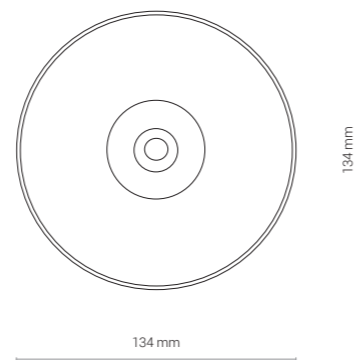

# CL IOS LED 20W

LUMINOUS INTENSITY DISTRIBUTION DIAGRAM

Luminous intensity [cd]  
C0-C180 — (red line)  
C90-C270 — (blue line)

Beam cone diagram  
Beam angle 36°

8736, 8737, 8738, 8740, 20W, 3000K, 4000K, beam angle 36°

LUMINOUS INTENSITY DISTRIBUTION DIAGRAM

Luminous intensity [cd]  
C0-C180 — (red line)  
C90-C270 — (blue line)

Beam cone diagram  
Beam angle 60°

8741, 8742, 8743, 8744, 20W, 3000K, 4000K, beam angle 60°

## CL IOS LED 20W, 36°

aluminium / aluminum / алюминий

- 8740 ○ WH - 3000K    8737 ● BL - 3000K
- 8738 ○ WH - 4000K    8736 ● BL - 4000K

## CL IOS LED 20W, 60°

aluminium / aluminum / алюминий

- 8744 ○ WH - 3000K    8742 ● BL - 3000K
- 8743 ○ WH - 4000K    8741 ● BL - 4000K

Item No.	POWER	COLOUR TEMP.	LUMEN	BEAM ANGLE	CRI	IP	LED BRAND	DRIVER BRAND	LIFETIME	WARRANTY
8744	20W	3000K	1600	60°	≥90	20	BRIGHTLUX	OSRAM	50000h	5 YEARS
8743	20W	4000K	1600	60°	≥90	20	BRIGHTLUX	OSRAM	50000h	5 YEARS
8742	20W	3000K	1600	60°	≥90	20	BRIGHTLUX	OSRAM	50000h	5 YEARS
8741	20W	4000K	1600	60°	≥90	20	BRIGHTLUX	OSRAM	50000h	5 YEARS
8740	20W	3000K	1600	36°	≥90	20	BRIGHTLUX	OSRAM	50000h	5 YEARS
8738	20W	4000K	1600	36°	≥90	20	BRIGHTLUX	OSRAM	50000h	5 YEARS
8737	20W	3000K	1600	36°	≥90	20	BRIGHTLUX	OSRAM	50000h	5 YEARS
8736	20W	4000K	1600	36°	≥90	20	BRIGHTLUX	OSRAM	50000h	5 YEARS