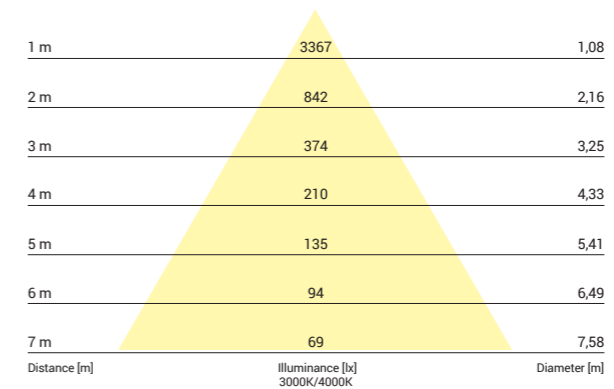

CL IOS LED 30W

LUMINOUS INTENSITY DISTRIBUTION DIAGRAM

Luminous intensity [cd]
C0-C180 ———
C90-C270 ———

Beam cone diagram
Beam angle 36°

8727, 8728, 8730, 8731, 30W, 3000K, 4000K, beam angle 36°

LUMINOUS INTENSITY DISTRIBUTION DIAGRAM

Luminous intensity [cd]
C0-C180 ———
C90-C270 ———

Beam cone diagram
Beam angle 60°

8732, 8733, 8734, 8735, 30W, 3000K, 4000K, beam angle 60°

CL IOS LED 30W, 36°

aluminium / aluminum / алюминий

- 8731 ○ WH - 3000K 8728 ● BL - 3000K
8730 ○ WH - 4000K 8727 ● BL - 4000K

CL IOS LED 30W, 60°

aluminium / aluminum / алюминий

- 8735 ○ WH - 3000K 8733 ● BL - 3000K
8734 ○ WH - 4000K 8732 ● BL - 4000K

| Item No. | POWER | COLOUR TEMP. | LUMEN | BEAM ANGLE | CRI | IP | LED BRAND | DRIVER BRAND | LIFETIME | WARRANTY |
|----------|-------|--------------|-------|------------|-----|----|-----------|--------------|----------|----------|
| 8735 | 30W | 3000K | 2700 | 60° | ≥90 | 20 | BRIGHTLUX | OSRAM | 50000h | 5 YEARS |
| 8734 | 30W | 4000K | 2700 | 60° | ≥90 | 20 | BRIGHTLUX | OSRAM | 50000h | 5 YEARS |
| 8733 | 30W | 3000K | 2700 | 60° | ≥90 | 20 | BRIGHTLUX | OSRAM | 50000h | 5 YEARS |
| 8732 | 30W | 4000K | 2700 | 60° | ≥90 | 20 | BRIGHTLUX | OSRAM | 50000h | 5 YEARS |
| 8731 | 30W | 3000K | 2700 | 36° | ≥90 | 20 | BRIGHTLUX | OSRAM | 50000h | 5 YEARS |
| 8730 | 30W | 4000K | 2700 | 36° | ≥90 | 20 | BRIGHTLUX | OSRAM | 50000h | 5 YEARS |
| 8728 | 30W | 3000K | 2700 | 36° | ≥90 | 20 | BRIGHTLUX | OSRAM | 50000h | 5 YEARS |
| 8727 | 30W | 4000K | 2700 | 36° | ≥90 | 20 | BRIGHTLUX | OSRAM | 50000h | 5 YEARS |