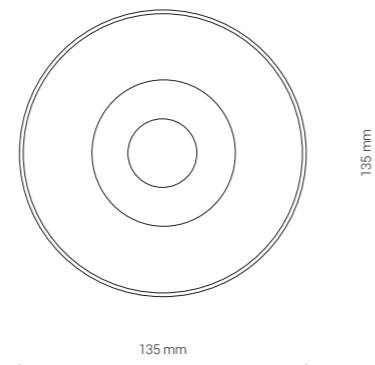

CL IOS LED 30W

LUMINOUS INTENSITY DISTRIBUTION DIAGRAM

Luminous intensity [cd]
C0-C180 ———
C90-C270 ———

Beam cone diagram
Beam angle 36°

8727, 8728, 8730, 8731, 30W, 3000K, 4000K, beam angle 36°

LUMINOUS INTENSITY DISTRIBUTION DIAGRAM

Luminous intensity [cd]
C0-C180 ———
C90-C270 ———

Beam cone diagram
Beam angle 60°

8732, 8733, 8734, 8735, 30W, 3000K, 4000K, beam angle 60°

CL IOS LED 30W, 36°

aluminium / aluminum / алюминий

- 8731 ○ WH - 3000K 8728 ● BL - 3000K
8730 ○ WH - 4000K 8727 ● BL - 4000K

CL IOS LED 30W, 60°

aluminium / aluminum / алюминий

- 8735 ○ WH - 3000K 8733 ● BL - 3000K
8734 ○ WH - 4000K 8732 ● BL - 4000K

| Item No. | POWER | COLOUR TEMP. | LUMEN | BEAM ANGLE | CRI | IP | LED BRAND | DRIVER BRAND | LIFETIME | WARRANTY |
|----------|-------|--------------|-------|------------|-----|----|-----------|--------------|----------|----------|
| 8735 | 30W | 3000K | 2700 | 60° | ≥90 | 20 | BRIGHTLUX | OSRAM | 50000h | 5 YEARS |
| 8734 | 30W | 4000K | 2700 | 60° | ≥90 | 20 | BRIGHTLUX | OSRAM | 50000h | 5 YEARS |
| 8733 | 30W | 3000K | 2700 | 60° | ≥90 | 20 | BRIGHTLUX | OSRAM | 50000h | 5 YEARS |
| 8732 | 30W | 4000K | 2700 | 60° | ≥90 | 20 | BRIGHTLUX | OSRAM | 50000h | 5 YEARS |
| 8731 | 30W | 3000K | 2700 | 36° | ≥90 | 20 | BRIGHTLUX | OSRAM | 50000h | 5 YEARS |
| 8730 | 30W | 4000K | 2700 | 36° | ≥90 | 20 | BRIGHTLUX | OSRAM | 50000h | 5 YEARS |
| 8728 | 30W | 3000K | 2700 | 36° | ≥90 | 20 | BRIGHTLUX | OSRAM | 50000h | 5 YEARS |
| 8727 | 30W | 4000K | 2700 | 36° | ≥90 | 20 | BRIGHTLUX | OSRAM | 50000h | 5 YEARS |