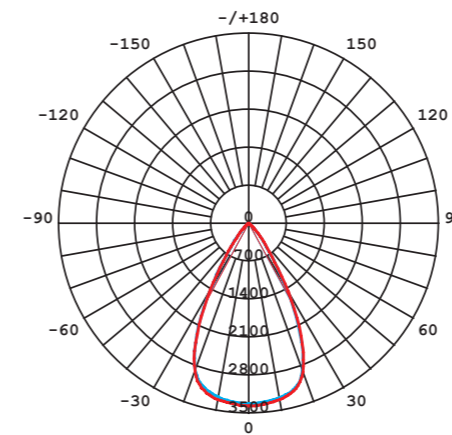

CL IOS LED 30W

LUMINOUS INTENSITY DISTRIBUTION DIAGRAM

Luminous intensity [cd]
C0-C180 ———
C90-C270 ———

Beam cone diagram
Beam angle 36°

8727, 8728, 8730, 8731, 30W, 3000K, 4000K, beam angle 36°

LUMINOUS INTENSITY DISTRIBUTION DIAGRAM

Luminous intensity [cd]
C0-C180 ———
C90-C270 ———

Beam cone diagram
Beam angle 60°

8732, 8733, 8734, 8735, 30W, 3000K, 4000K, beam angle 60°

CL IOS LED 30W, 36°

aluminium / aluminum / алюминий

- 8731 ○ WH - 3000K 8728 ● BL - 3000K
8730 ○ WH - 4000K 8727 ● BL - 4000K