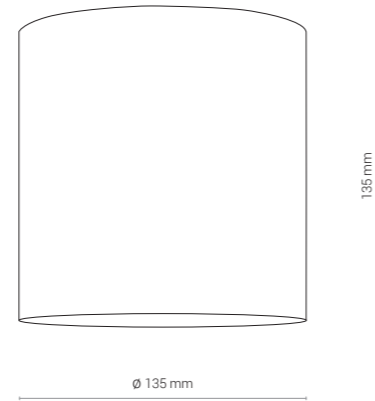

CL IOS LED 30W

LUMINOUS INTENSITY DISTRIBUTION DIAGRAM

Luminous intensity [cd]
C0-C180 ———
C90-C270 ———

Beam cone diagram
Beam angle 36°

8727, 8728, 8730, 8731, 30W, 3000K, 4000K, beam angle 36°

LUMINOUS INTENSITY DISTRIBUTION DIAGRAM

Luminous intensity [cd]
C0-C180 ———
C90-C270 ———

Beam cone diagram
Beam angle 60°

8732, 8733, 8734, 8735, 30W, 3000K, 4000K, beam angle 60°

CL IOS LED 30W, 36°

aluminium / aluminum / алюминий

- 8731 ○ WH - 3000K 8728 ● BL - 3000K
8730 ○ WH - 4000K 8727 ● BL - 4000K