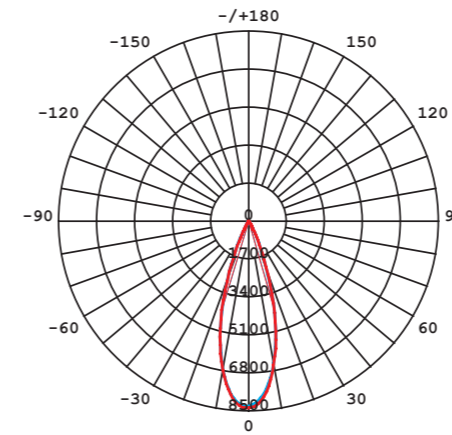

CL IOS LED 30W

LUMINOUS INTENSITY DISTRIBUTION DIAGRAM

Luminous intensity [cd]
C0-C180 ———
C90-C270 ———

Beam cone diagram
Beam angle 36°

8727, 8728, 8730, 8731, 30W, 3000K, 4000K, beam angle 36°

LUMINOUS INTENSITY DISTRIBUTION DIAGRAM

Luminous intensity [cd]
C0-C180 ———
C90-C270 ———

Beam cone diagram
Beam angle 60°

8732, 8733, 8734, 8735, 30W, 3000K, 4000K, beam angle 60°

CL IOS LED 30W, 36°

aluminium / aluminum / алюминий

- 8731 ○ WH - 3000K 8728 ● BL - 3000K
8730 ○ WH - 4000K 8727 ● BL - 4000K