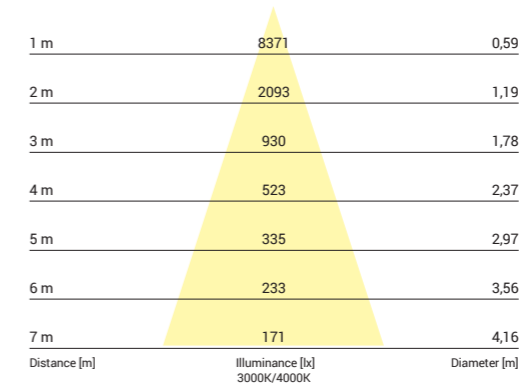

CL IOS LED 30W

LUMINOUS INTENSITY DISTRIBUTION DIAGRAM

Luminous intensity [cd]
C0-C180 ———
C90-C270 ———

Beam cone diagram
Beam angle 36°

8727, 8728, 8730, 8731, 30W, 3000K, 4000K, beam angle 36°

LUMINOUS INTENSITY DISTRIBUTION DIAGRAM

Luminous intensity [cd]
C0-C180 ———
C90-C270 ———

Beam cone diagram
Beam angle 60°

8732, 8733, 8734, 8735, 30W, 3000K, 4000K, beam angle 60°

CL IOS LED 30W, 36°

aluminium / aluminum / алюминий

- 8731 ○ WH - 3000K 8728 ● BL - 3000K
8730 ○ WH - 4000K 8727 ● BL - 4000K

CL IOS LED 30W, 60°

aluminium / aluminum / алюминий

- 8735 ○ WH - 3000K 8733 ● BL - 3000K
8734 ○ WH - 4000K 8732 ● BL - 4000K

| Item No. | POWER | COLOUR TEMP. | LUMEN | BEAM ANGLE | CRI | IP | LED BRAND | DRIVER BRAND | LIFETIME | WARRANTY |
|----------|-------|--------------|-------|------------|-----|----|-----------|--------------|----------|----------|
| 8735 | 30W | 3000K | 2700 | 60° | ≥90 | 20 | BRIGHTLUX | OSRAM | 50000h | 5 YEARS |
| 8734 | 30W | 4000K | 2700 | 60° | ≥90 | 20 | BRIGHTLUX | OSRAM | 50000h | 5 YEARS |
| 8733 | 30W | 3000K | 2700 | 60° | ≥90 | 20 | BRIGHTLUX | OSRAM | 50000h | 5 YEARS |
| 8732 | 30W | 4000K | 2700 | 60° | ≥90 | 20 | BRIGHTLUX | OSRAM | 50000h | 5 YEARS |
| 8731 | 30W | 3000K | 2700 | 36° | ≥90 | 20 | BRIGHTLUX | OSRAM | 50000h | 5 YEARS |
| 8730 | 30W | 4000K | 2700 | 36° | ≥90 | 20 | BRIGHTLUX | OSRAM | 50000h | 5 YEARS |
| 8728 | 30W | 3000K | 2700 | 36° | ≥90 | 20 | BRIGHTLUX | OSRAM | 50000h | 5 YEARS |
| 8727 | 30W | 4000K | 2700 | 36° | ≥90 | 20 | BRIGHTLUX | OSRAM | 50000h | 5 YEARS |