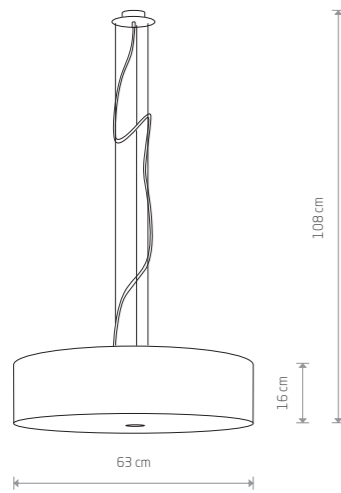

VIVIANE

fabric, glass, chrome

6772 6773 6774

3xE27, max 60W

VIVIANE

fabric, glass, chrome

6391 6532 6390

3xE27, max 60W