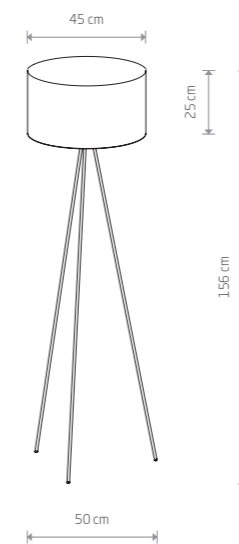

CADILAC

fabric, painted steel, plastic

7988 7990 8190

3xE27, max 25W only LED

CADILAC

fabric, painted steel

7992 7991 8191

1xE27, max 40W