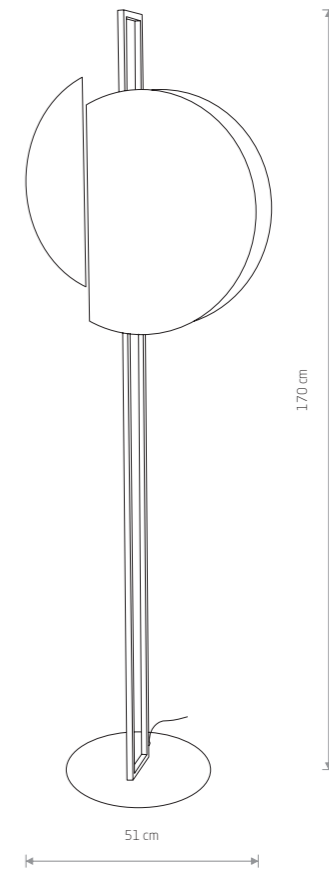

SUN LED 7651

SUN LED
plywood, painted steel

7651

SUNSET
plywood, painted steel

7647

2xGX53, max 8W

Item No.	Power	Colour temp.	Luminous flux	Beam angle	Colour Rendering Index (CRI)	Input	Safety type	Ingress protection	Lifetime
7651	15W LED	3000K	610 lm	150°	80	220-230 V, 50/60 Hz	⊕	IP20	50000h