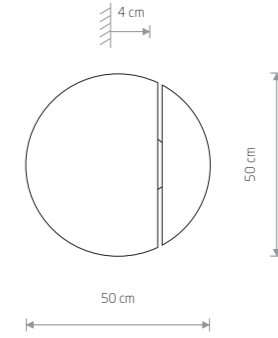

SUN LED 7651

SUN LED
plywood, painted steel

7651

SUNSET
plywood, painted steel

7647

2xGX53, max 8W

Item No.	Power	Colour temp.	Luminous flux	Beam angle	Colour Rendering Index (CRI)	Input	Safety type	Ingress protection	Lifetime
7651	15W LED	3000K	610 lm	150°	80	220-230 V, 50/60 Hz	⊕	IP20	50000h